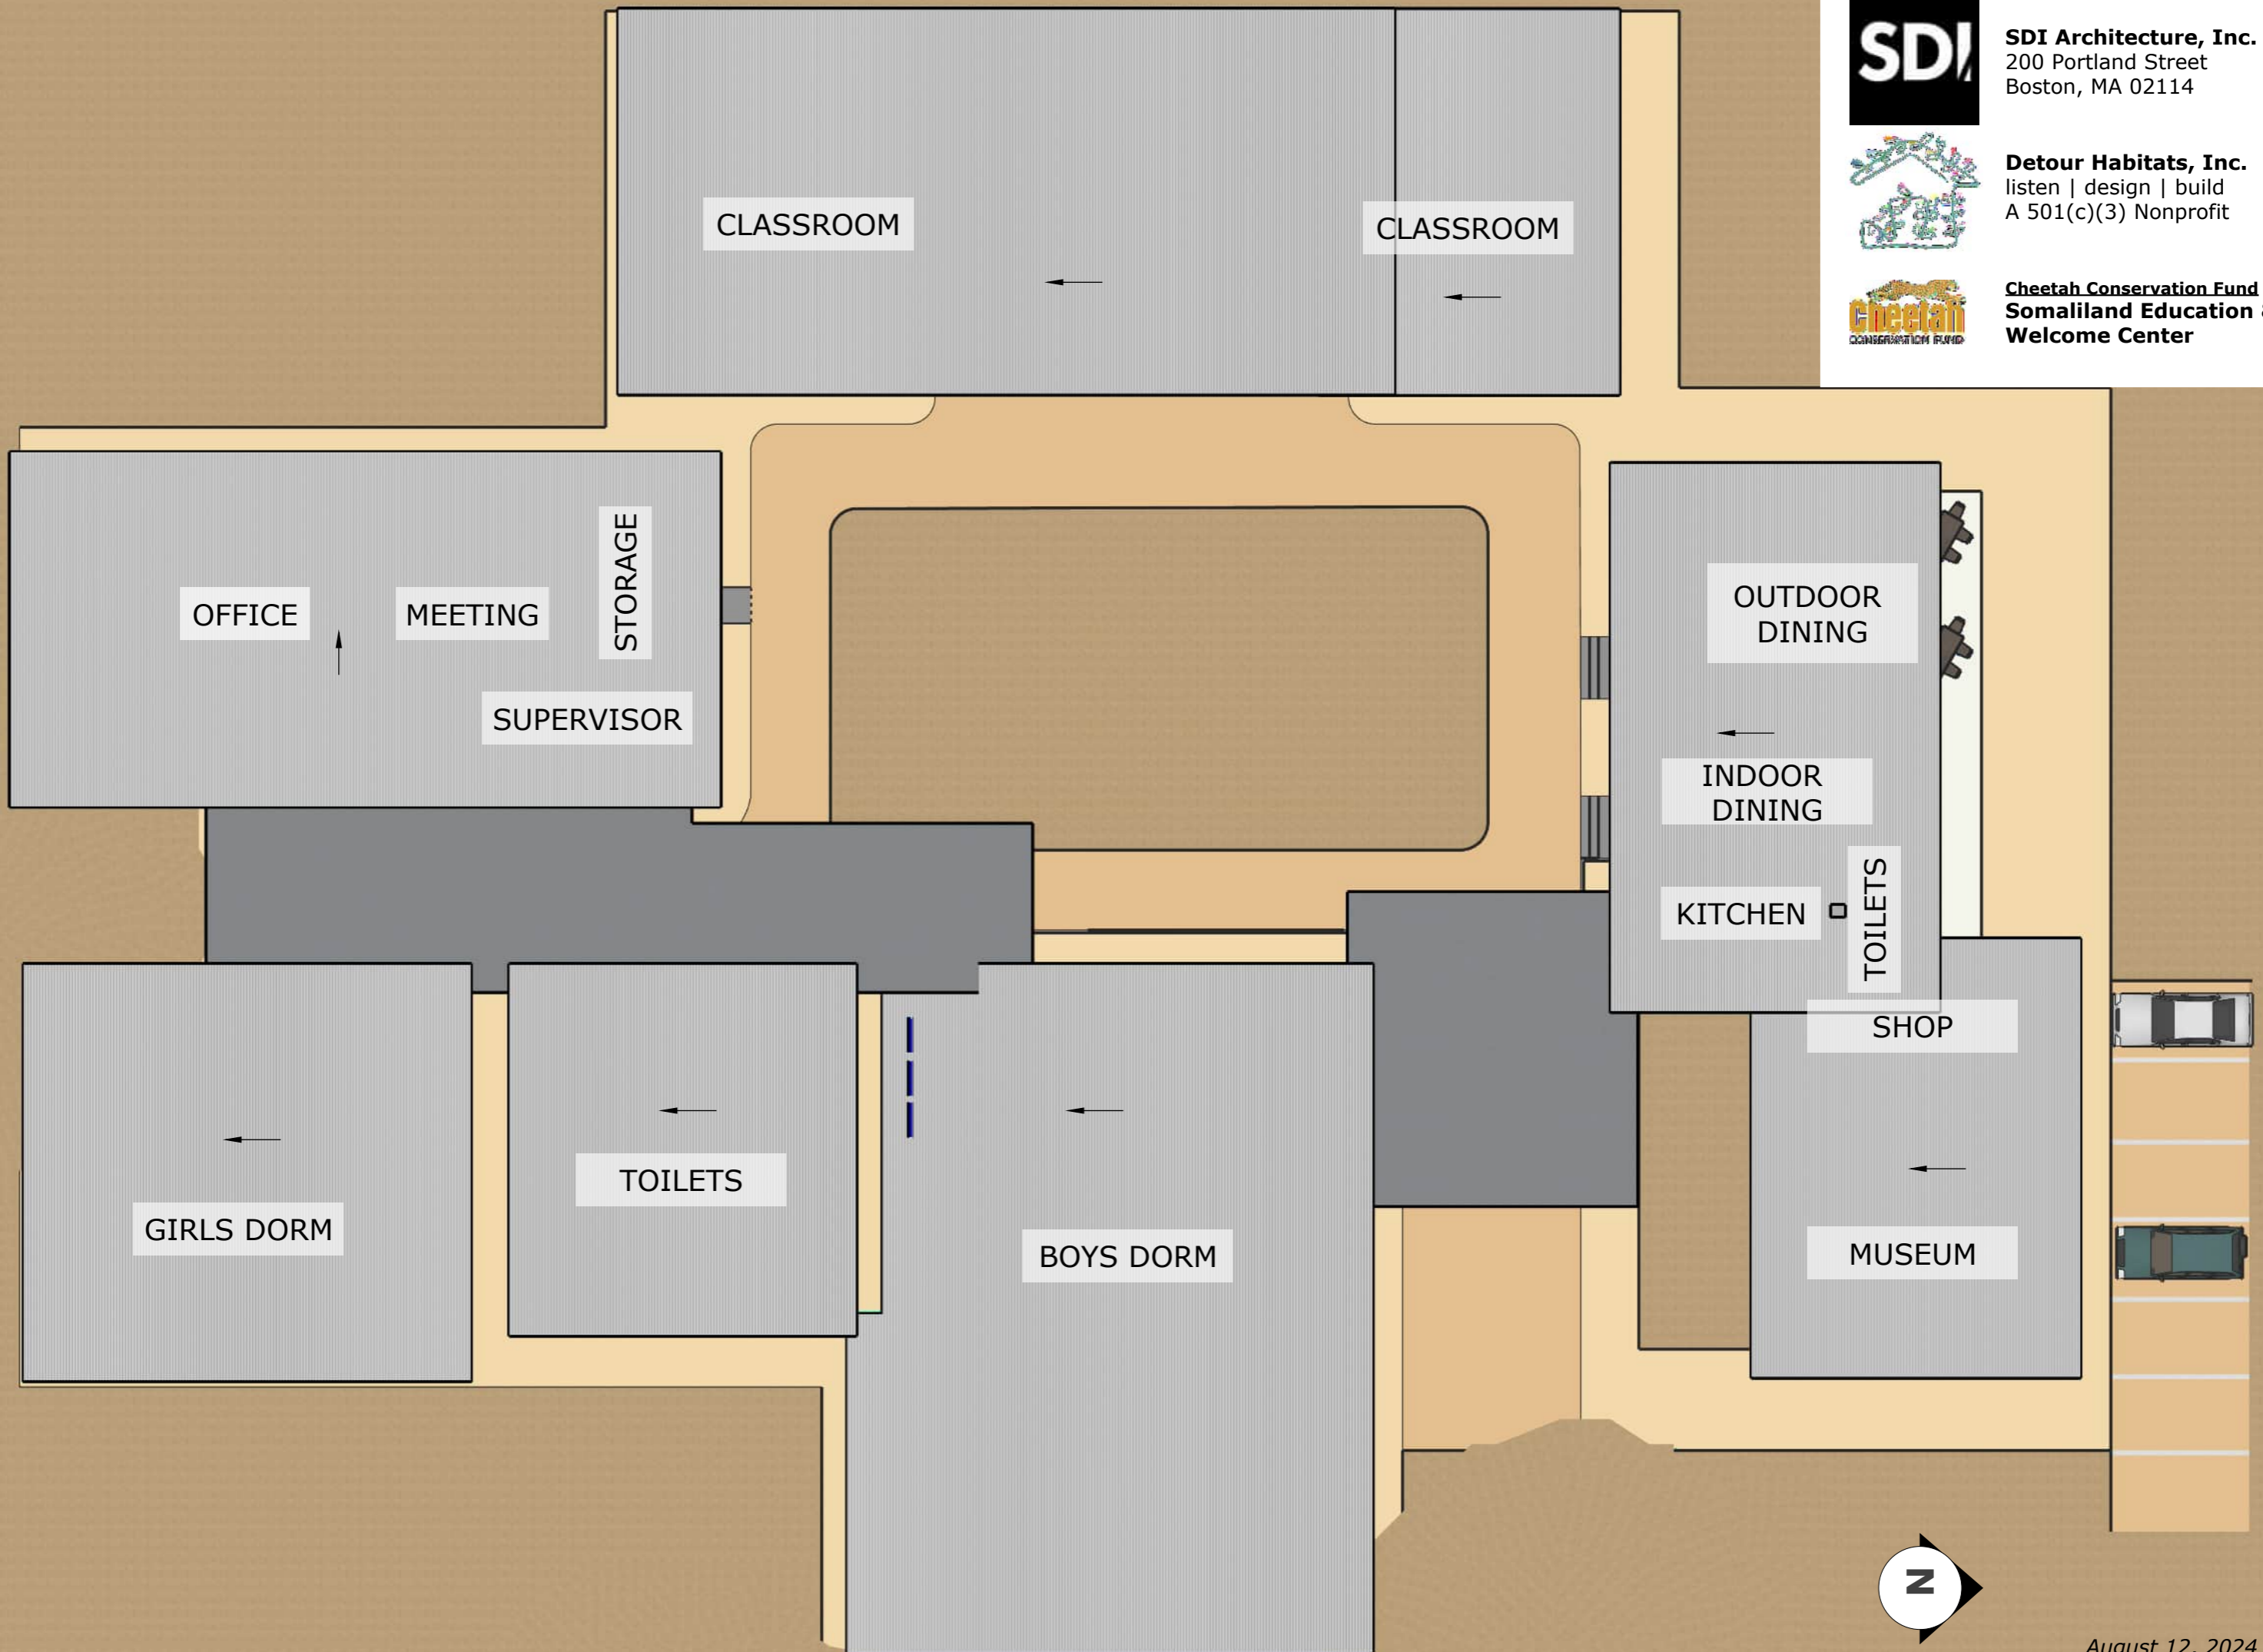

SDI Architecture, Inc.
200 Portland Street
Boston, MA 02114

Detour Habitats, Inc.
listen | design | build
A 501(c)(3) Nonprofit

Cheetah Conservation Fund
Somaliland Education & Welcome Center