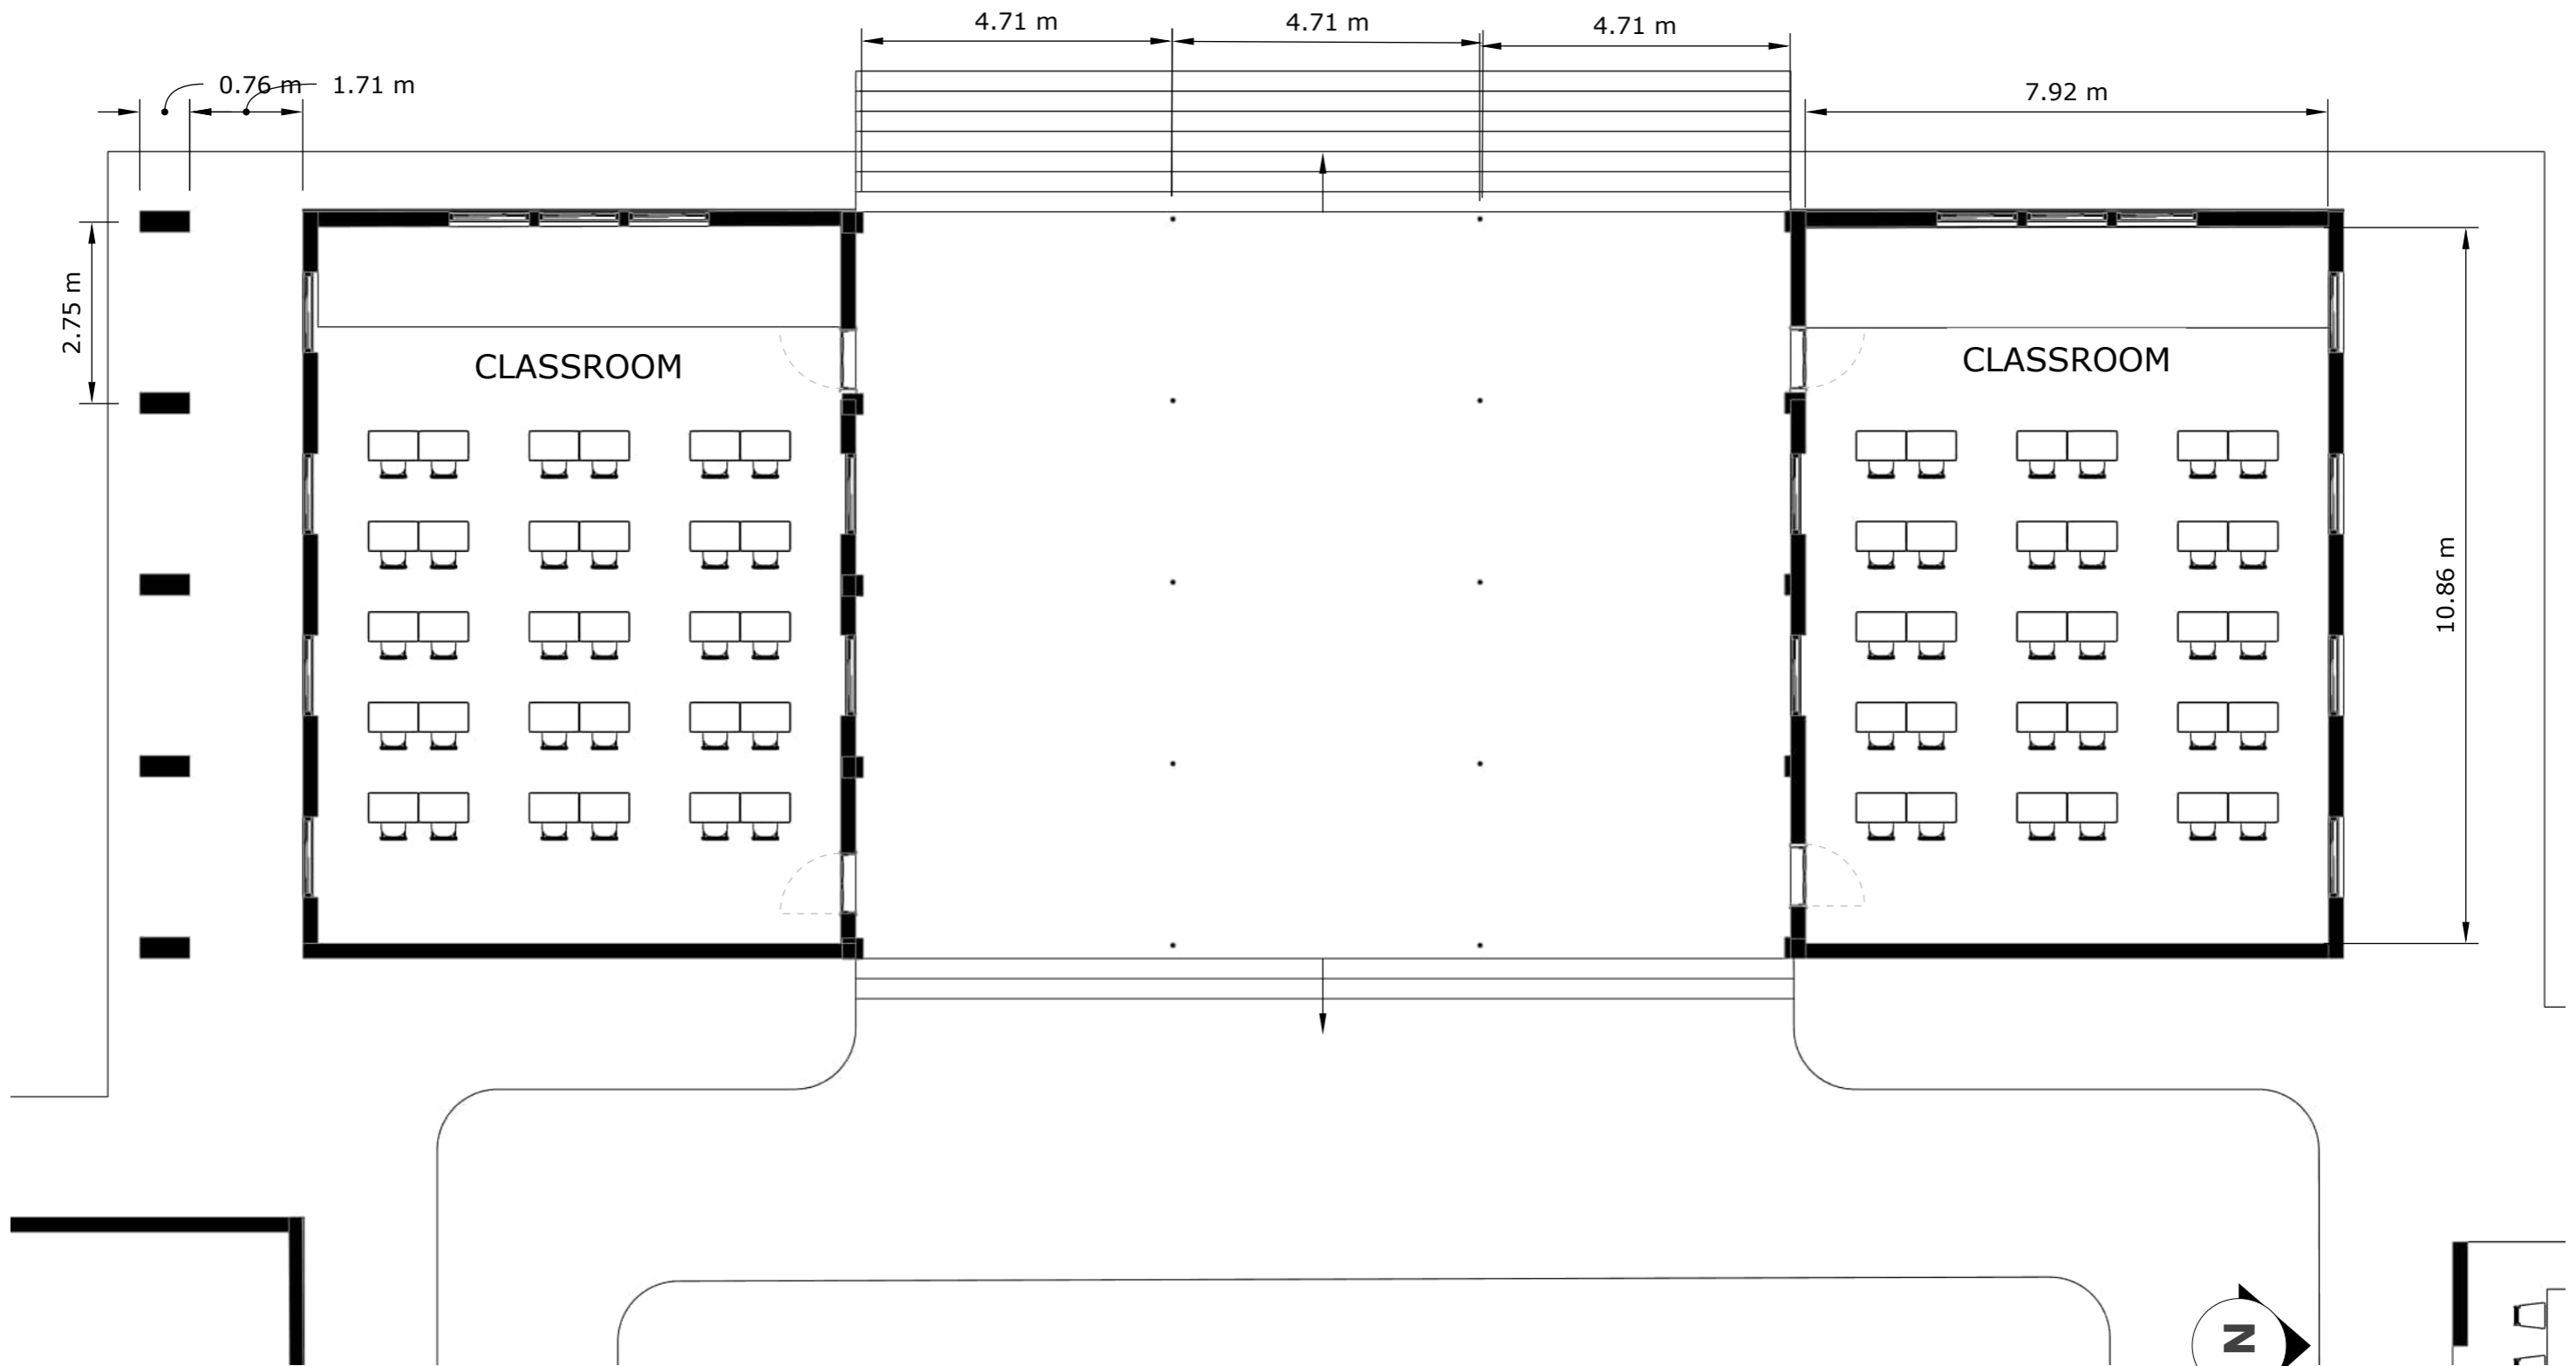

SDI Architecture, Inc.
200 Portland Street
Boston, MA 02114

Detour Habitats, Inc.
listen | design | build
A 501(c)(3) Nonprofit

Cheetah Conservation Fund
Somaliland Education & Welcome Center