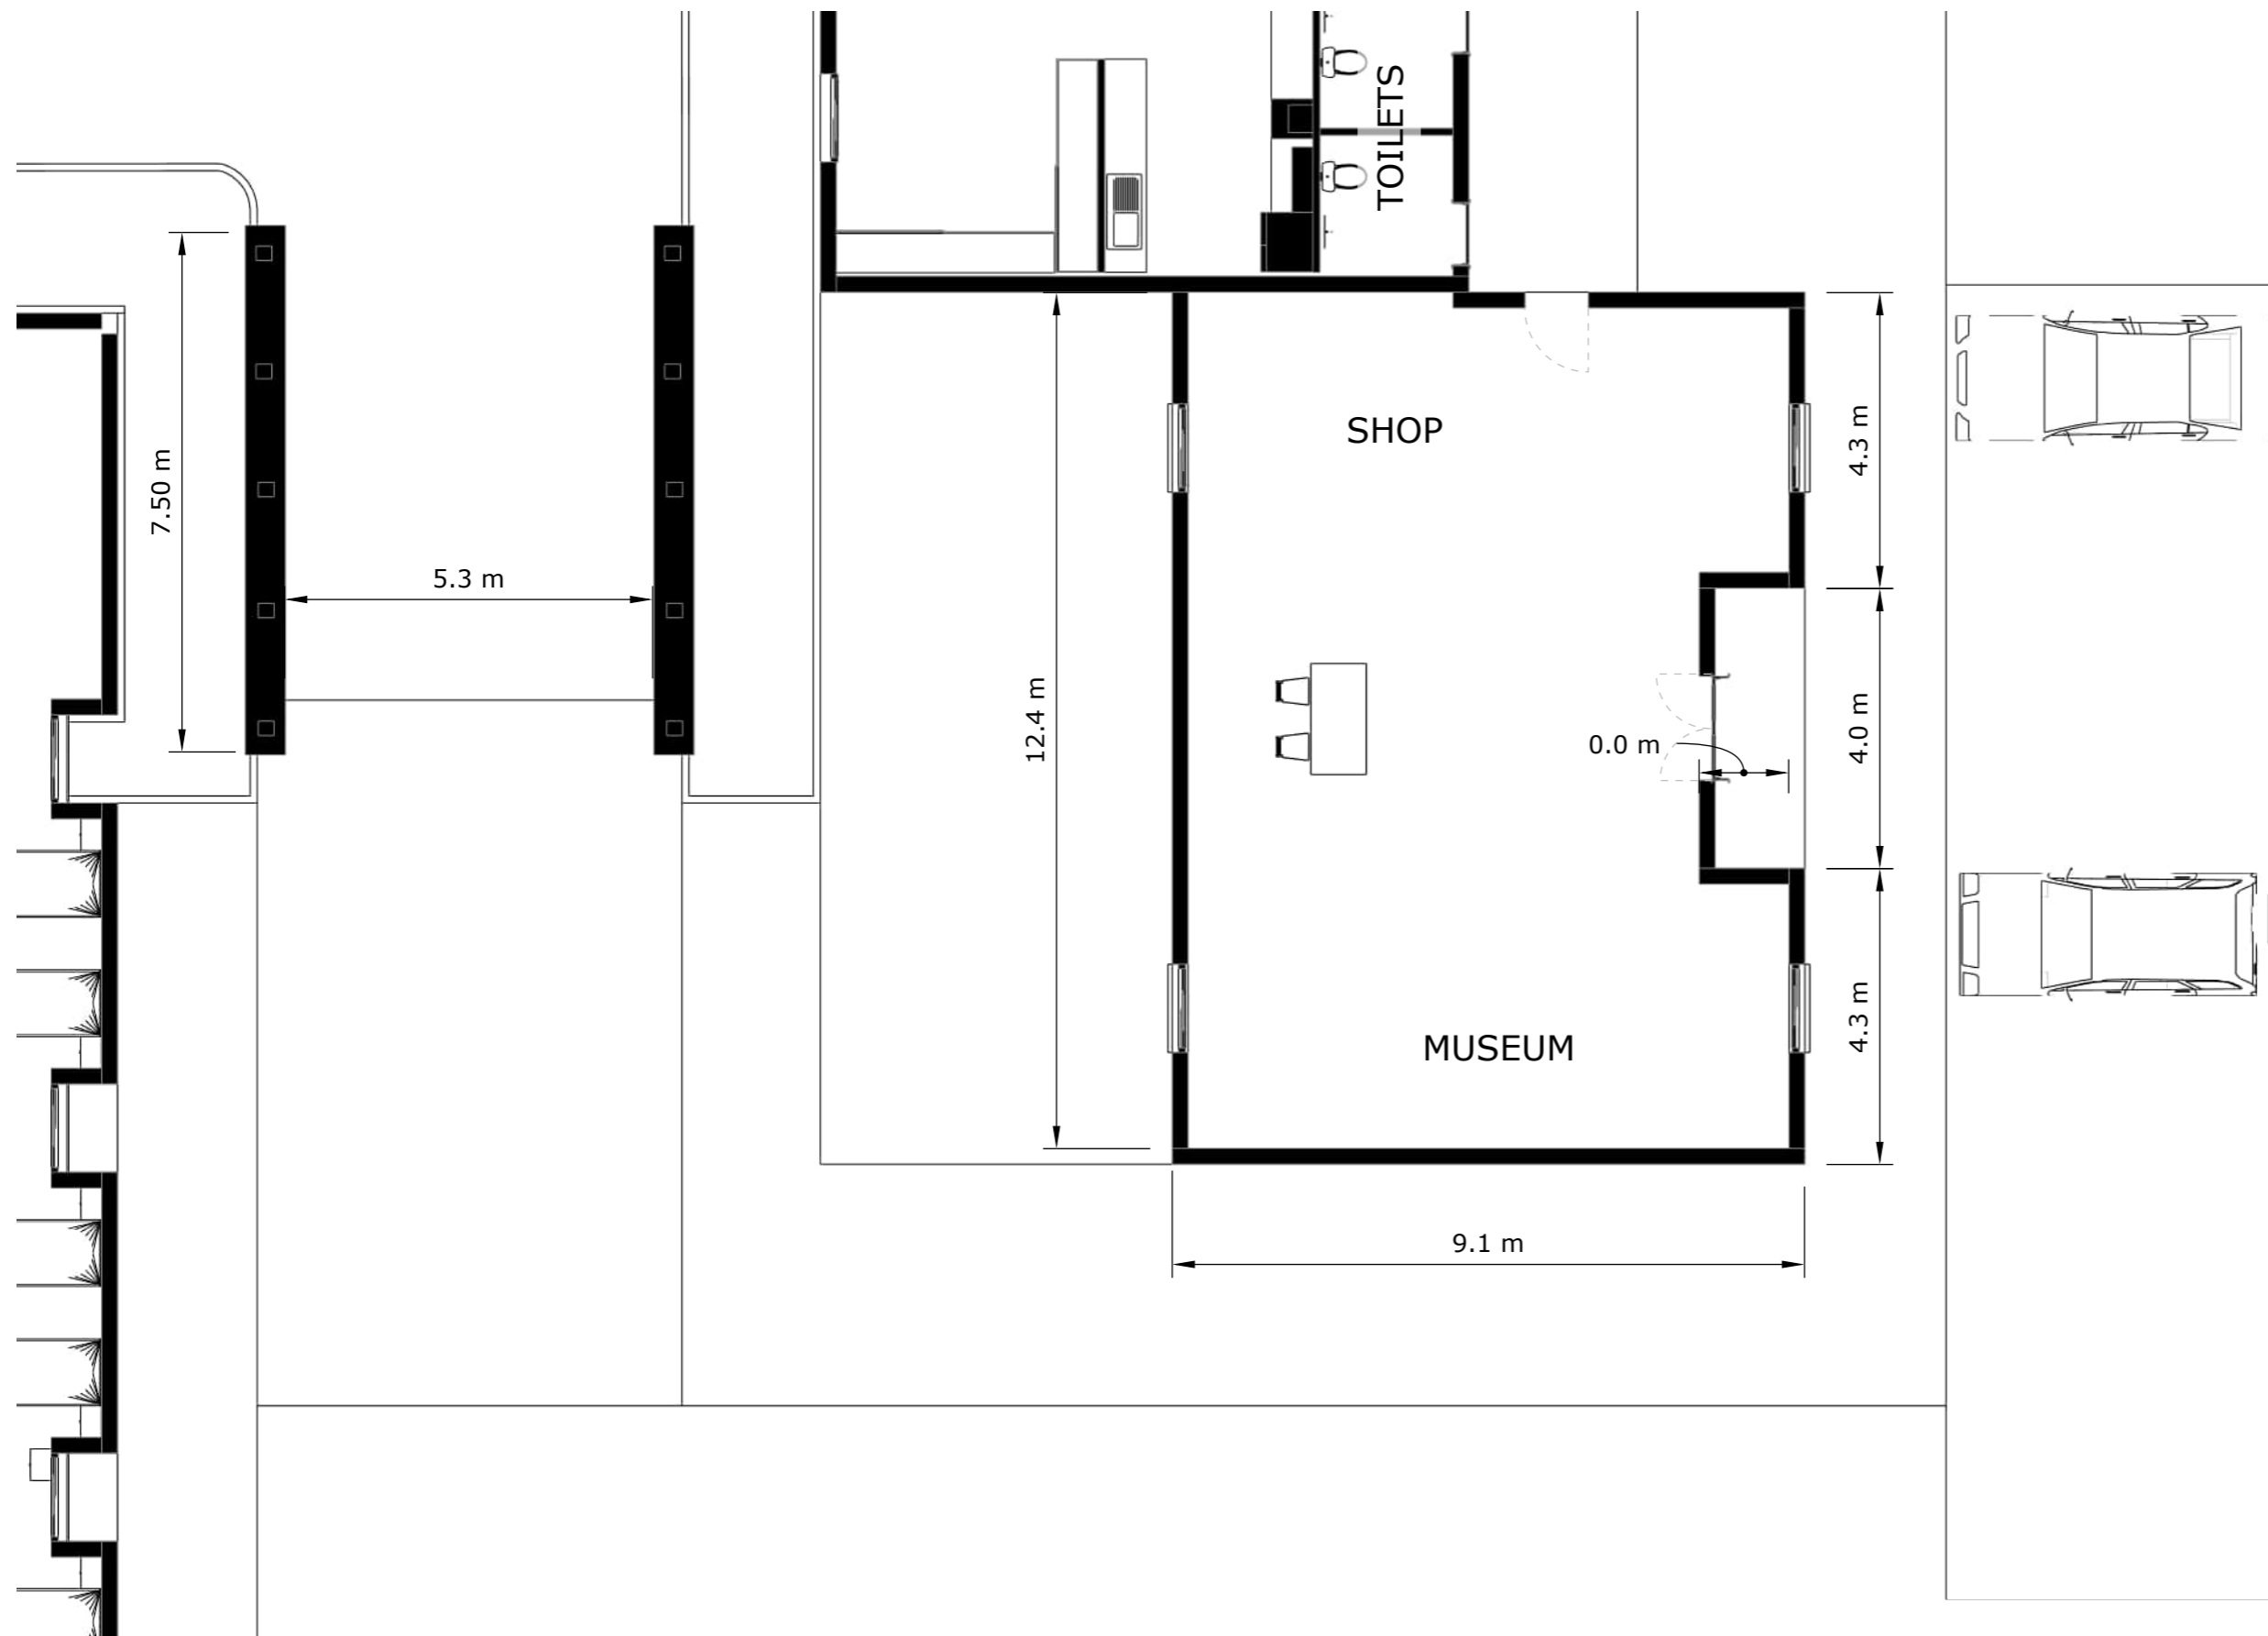

SDI Architecture, Inc.
 200 Portland Street
 Boston, MA 02114

Detour Habitats, Inc.
 listen | design | build
 A 501(c)(3) Nonprofit

Cheetah Conservation Fund
Somaliland Education & Welcome Center

SDI Architecture, Inc.
200 Portland Street
Boston, MA 02114