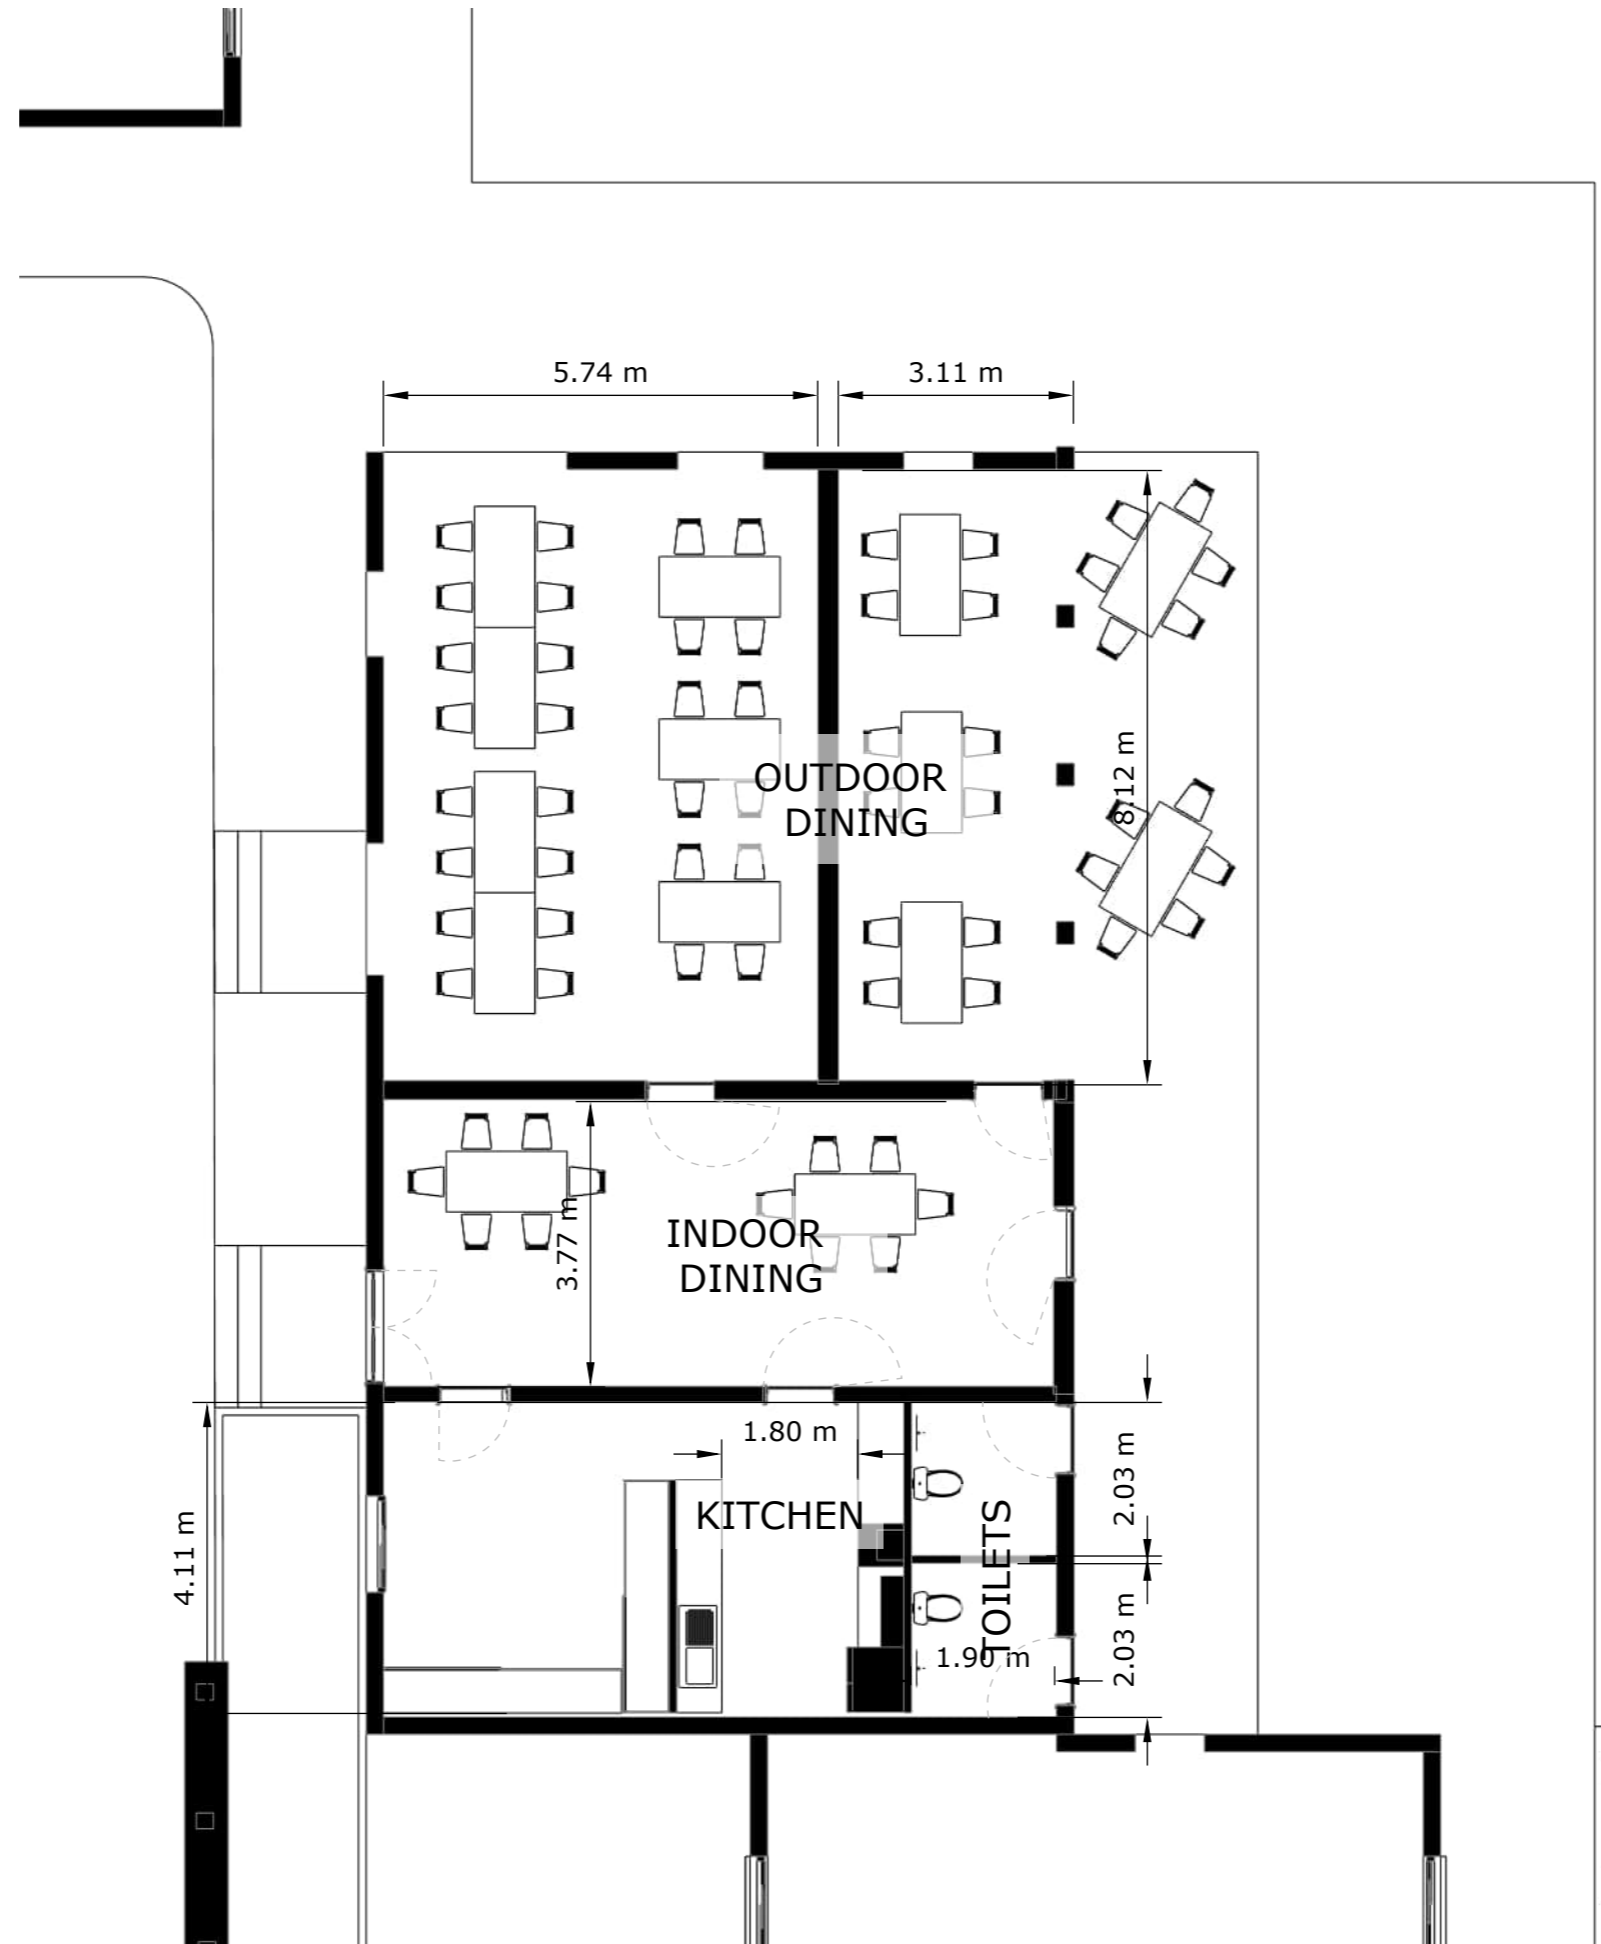

SDI Architecture, Inc.
 200 Portland Street
 Boston, MA 02114

Detour Habitats, Inc.
 listen | design | build
 A 501(c)(3) Nonprofit

Cheetah Conservation Fund
Somaliland Education & Welcome Center

SDI Architecture, Inc.
200 Portland Street
Boston, MA 02114