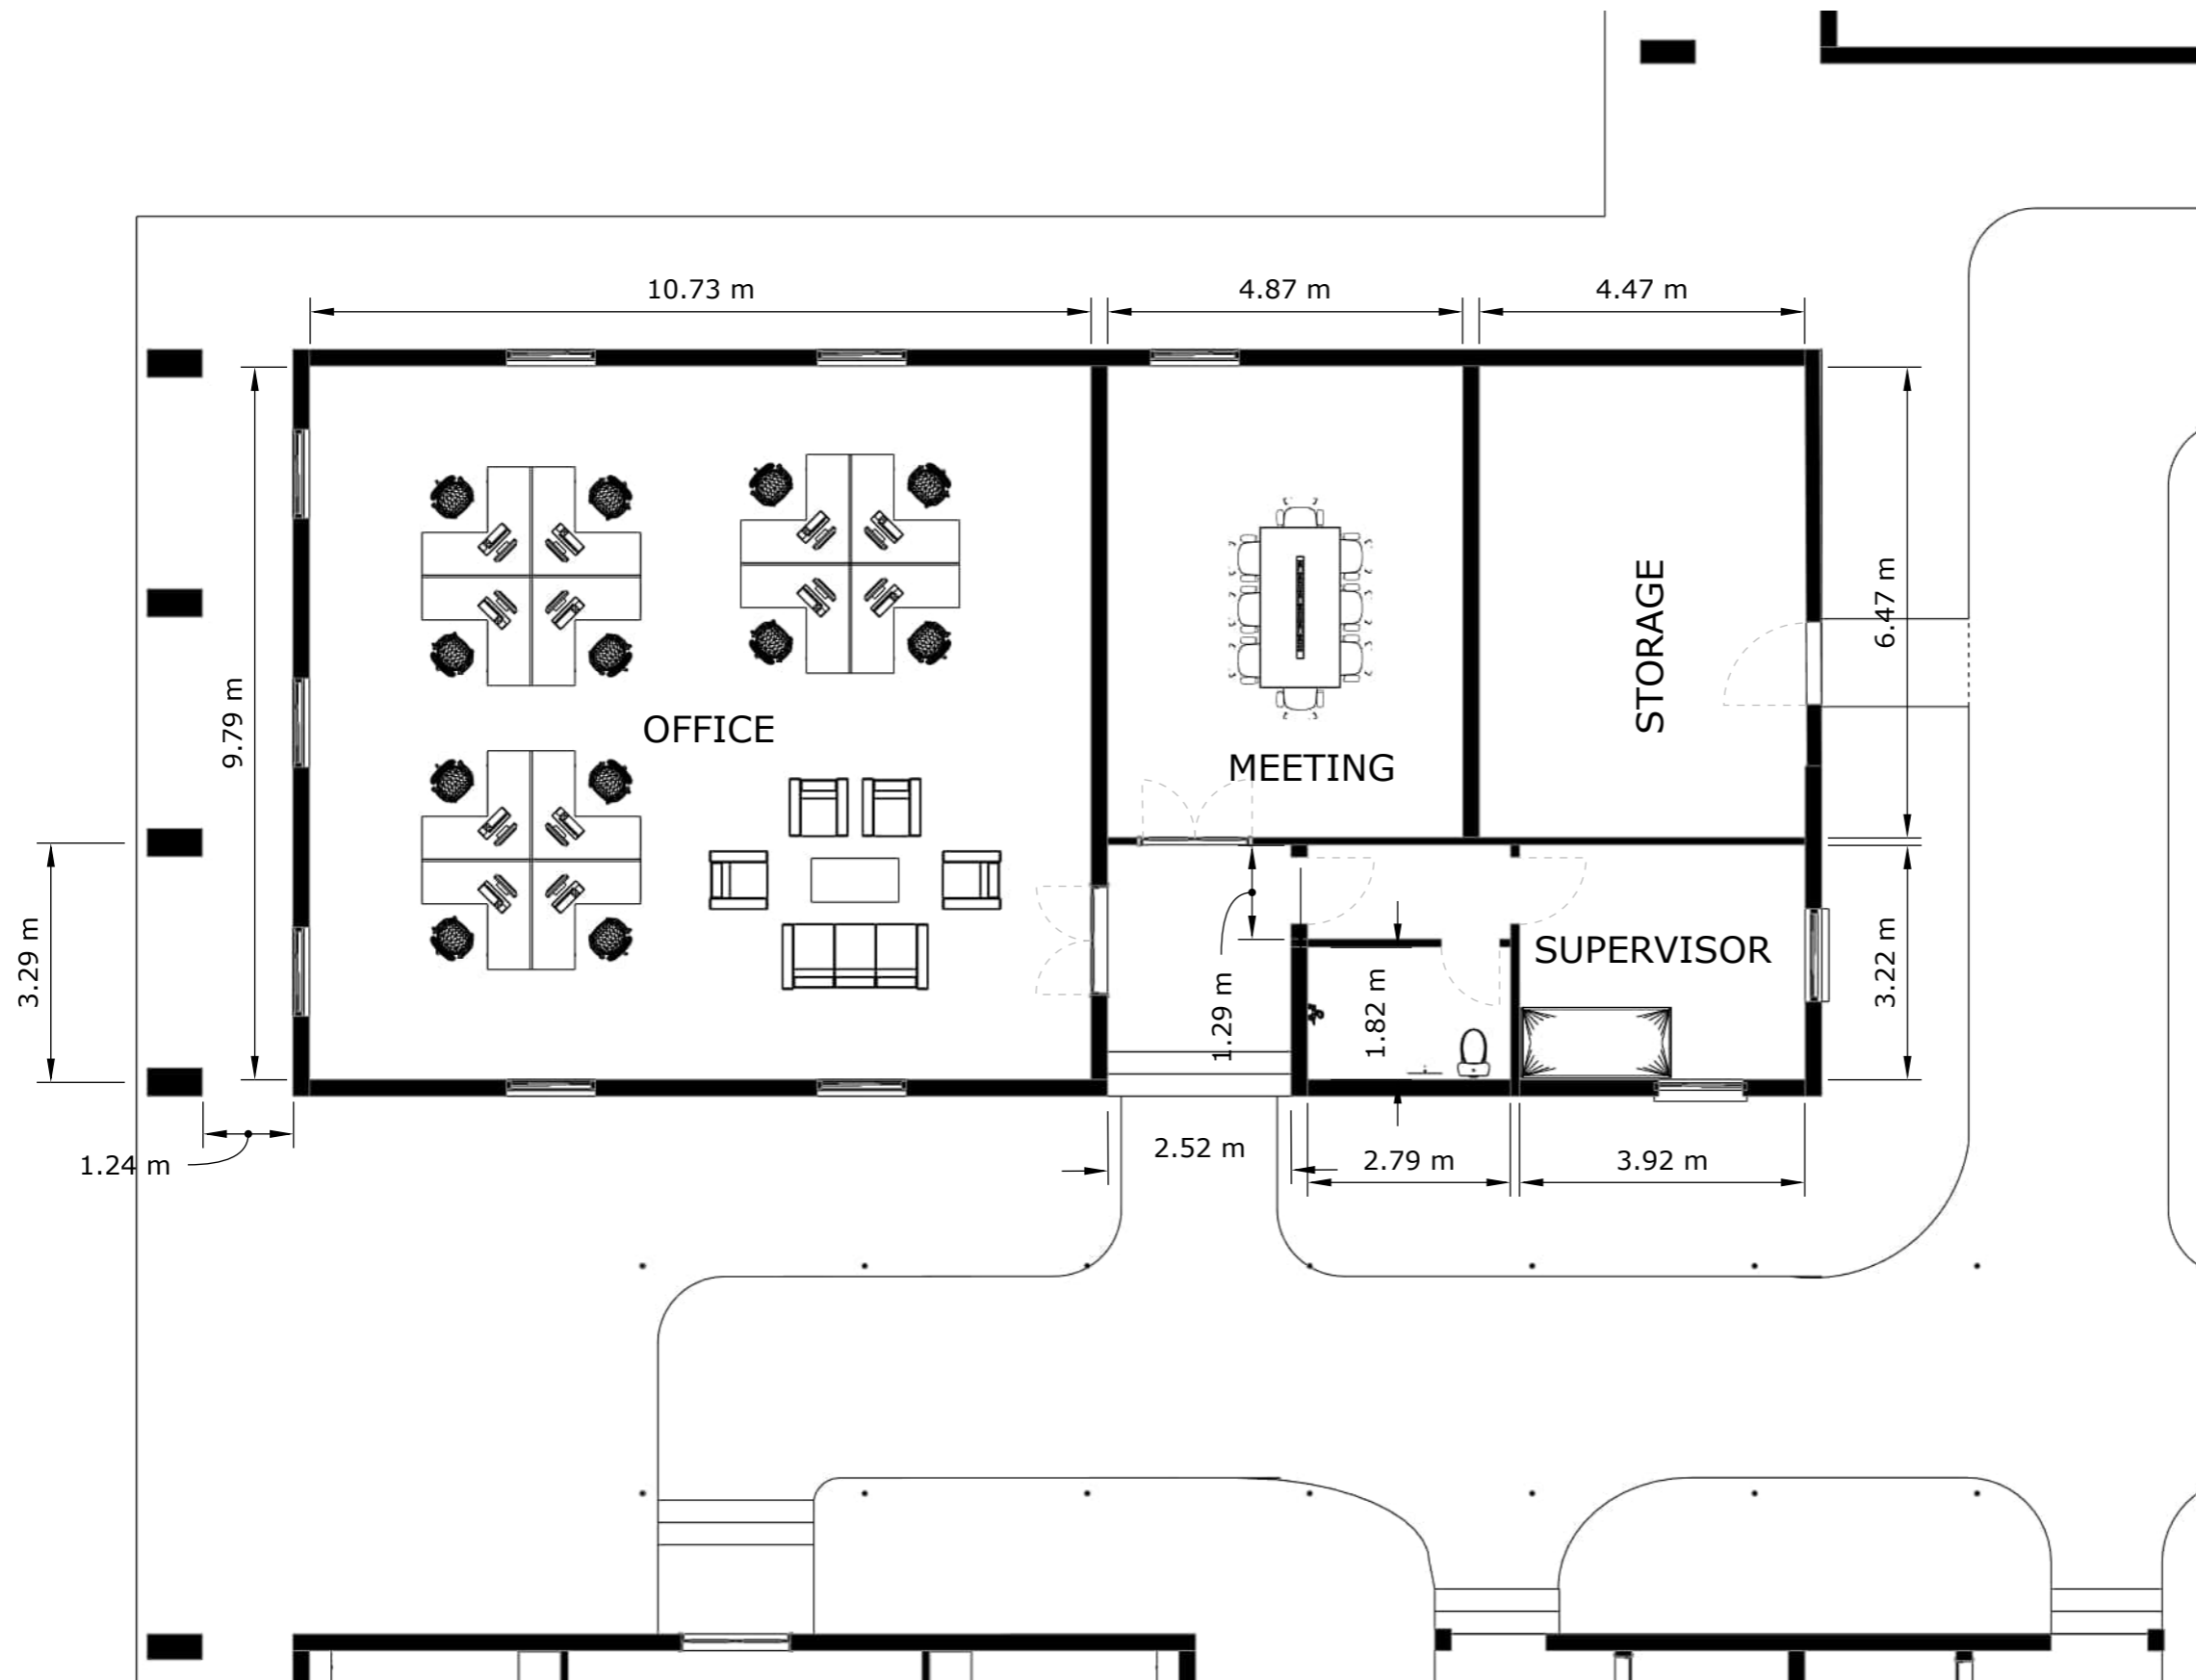

SDI Architecture, Inc.
200 Portland Street
Boston, MA 02114

Detour Habitats, Inc.
listen | design | build
A 501(c)(3) Nonprofit

Cheetah Conservation Fund
Somaliland Education & Welcome Center