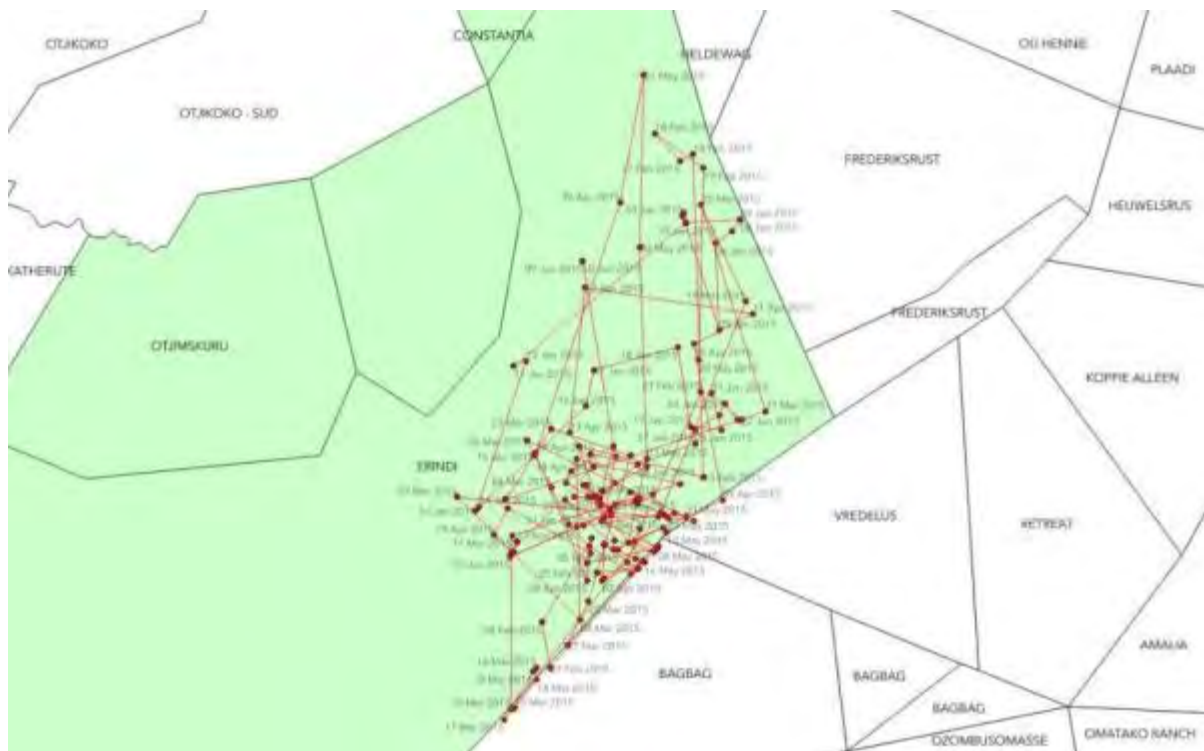

Figure 15: Data from Jacomina’s GPS collar from January to 11 June 2015; data has been truncated to one point per day.

Savanna (AJU 1648) and Shandy (AJU 1649)

After separating from their mother Jacomina (AJU 1510) at just 16 months, Savanna and Shandy have remained together through the end of 2015. They are seen almost daily by Erindi staff who always report that the two females are always full and doing well. Normally, cheetahs will not leave their mothers at this age but thus far Savanna and Shandy have done well at fending for themselves in the wild; even in the presence of lions, leopards, and spotted hyaena.

As these two cheetahs are the offspring of a rewilded cheetah, they represent immense success for CCF’s rehabilitation and release programme. Jacomina lived nearly seven years at CCF in captivity, but successfully reproduced in the wild and, with CCF’s assistance, successfully raised two cubs to adulthood. The next year will be an exciting time for these young cheetahs and CCF hopes that they too will start breeding sometime during 2016.

4. Angola Carnivore Research

As part of CCF’s long-term vision and following Dr. Marker’s initial trip to Angola in 2010, CCF in collaboration with the Angolan Carnivore Project, continues to engage with the Angolan Ministry of Environment. This engagement seeks to establish a working relationship aimed at improving our knowledge regarding the status of cheetah and other carnivores there, as well as building capacity through training. To this end, the Angolan Ministry has welcomed both projects and is evaluating the relevant proposals, with the first survey conducted in December 2014 and a second in December 2015.

Angola Surveys

During the first half of the year, Dr. Fabiano continued to engage with the Ministry of Environment in Angola towards signing an MoU, conducting a complete carnivore survey at the Iona National Park and the Angolan component of the Kavango-Zambesi Transfrontier Park (Ao KAZA). Dr. Fabiano signed a MoU during the second half of 2015, valid for three years with possibility of renewal. This is a major achievement. Later in