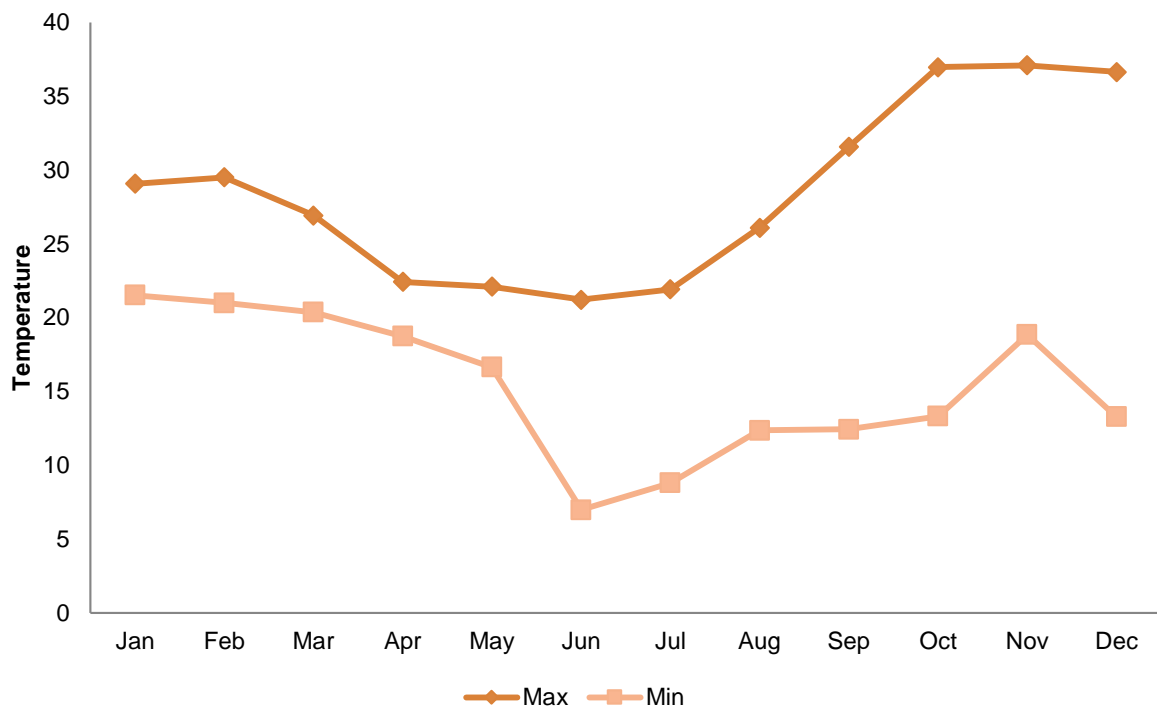

Figure 17: Monthly minimum and maximum temperatures (centigrade) at CCF Centre for 2015.

2. Game Monitoring and Prey Habitat Preferences

CCF's long-term wildlife monitoring programme continues with the assistance of volunteers and student interns. The research conducted on CCF farms is designed to understand patterns and trends of game density, movements, demographics, and habitat utilisation. The monthly monitoring involves visual road counts,