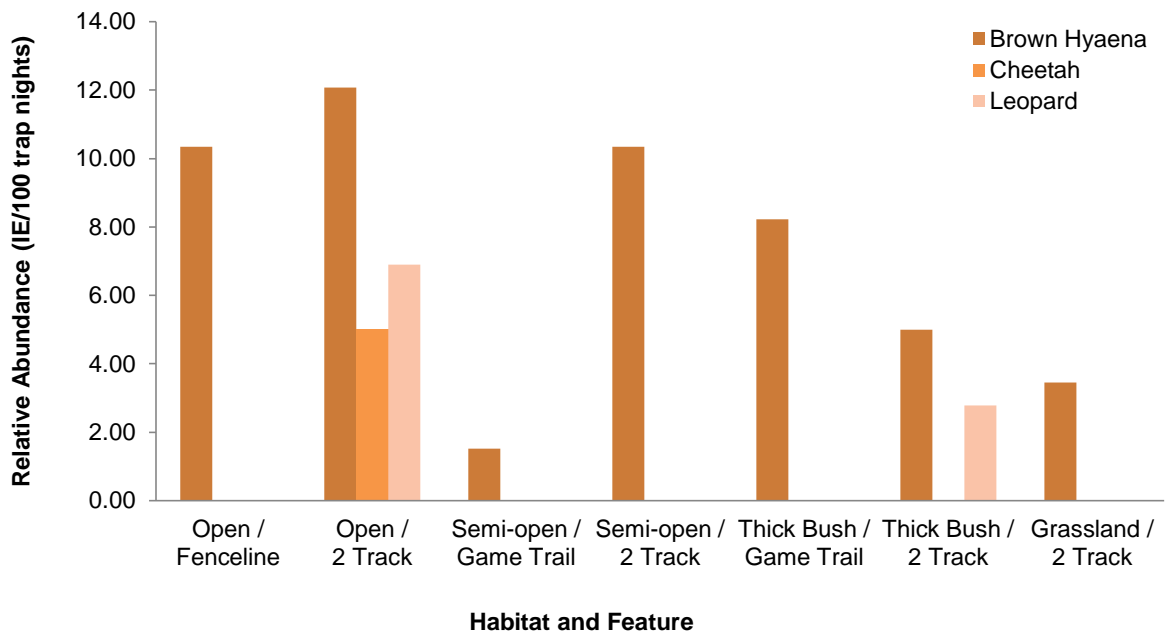

Figure 7: Shows the difference in relative abundance across both habitat type and feature for the key carnivore species captured between 28 March and 5 June 2015, B2 Gold Mine Game Reserve, Namibia.

This study has provided a baseline of information for the B2 Gold Mine and has answered the primary objective which was to determine if large carnivores such as cheetah, leopard and brown hyaena were present within the reserve. It has also provided a habitat sampling reference for future studies when targeting specific species (Figure 7). As well as the three key species, other carnivores such as serval, honey badger, caracal and pangolin were also captured, indicating that the species richness in the reserve is high. This means that the long-term protection of this area is very important as it has already been identified that outside the boundary of the reserve carnivores are persecuted due to conflict with livestock. The reserve has the potential to act as