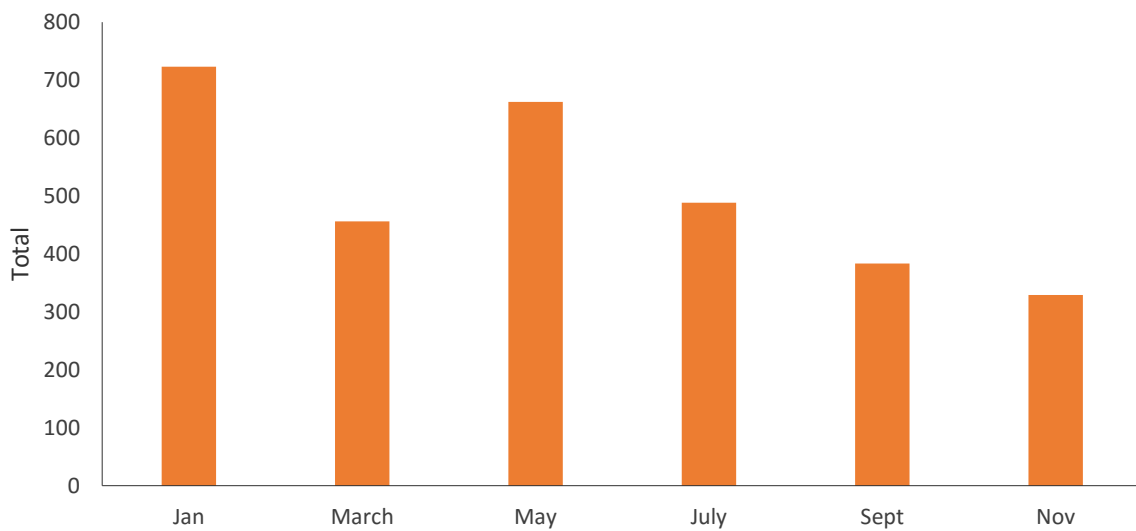

Figure 23: Total abundance of warthog at Bellebenno in 2015 (data displays the sum of counts at n=4 water points).