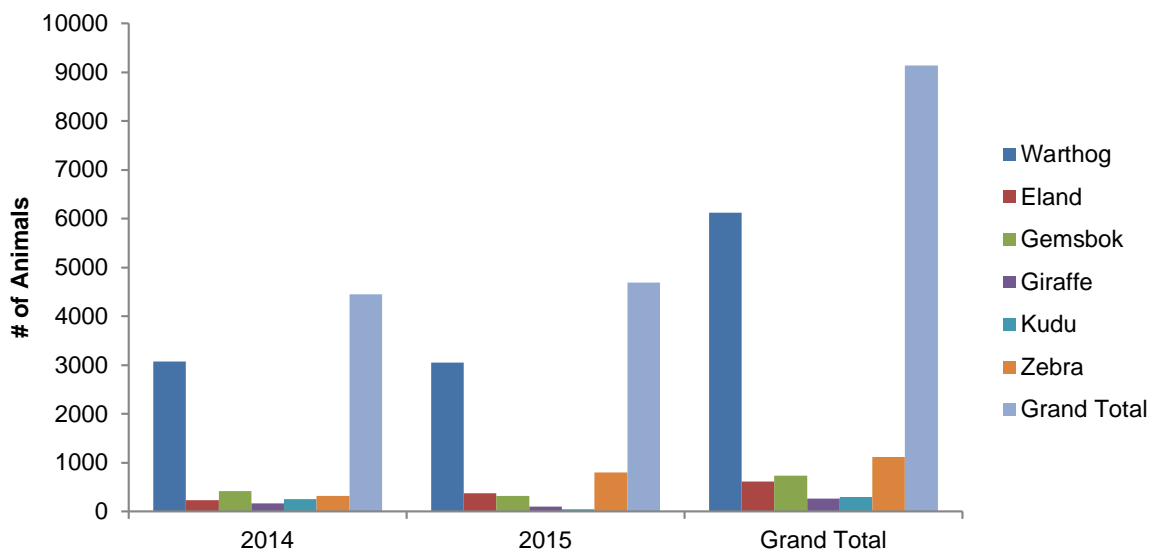

Figure 24: Comparison of abundances between 2014 and 2015 for five common species at Bellebenno (based on counts at n=4 water points).

When compared to 2014, it appears that warthog numbers have remained relatively constant, while giraffe, kudu and gemsbok have decreased (Figure 25). The browsers in particular (giraffe and kudu) have decreased substantially, raising concerns about food quantity and quality in Bellebenno. Zebra numbers however, have increased sharply from 2014 to 2015 and Bellebenno is almost certainly severely overstocked with zebra and eland. We recommend either a culling programme or a temporary dropping of fences in 2016, to facilitate movement of game (zebra in particular) from Bellebenno into Elandsvreugde. This will relieve the substantial grazing pressure on Bellebenno, at least for the time being.