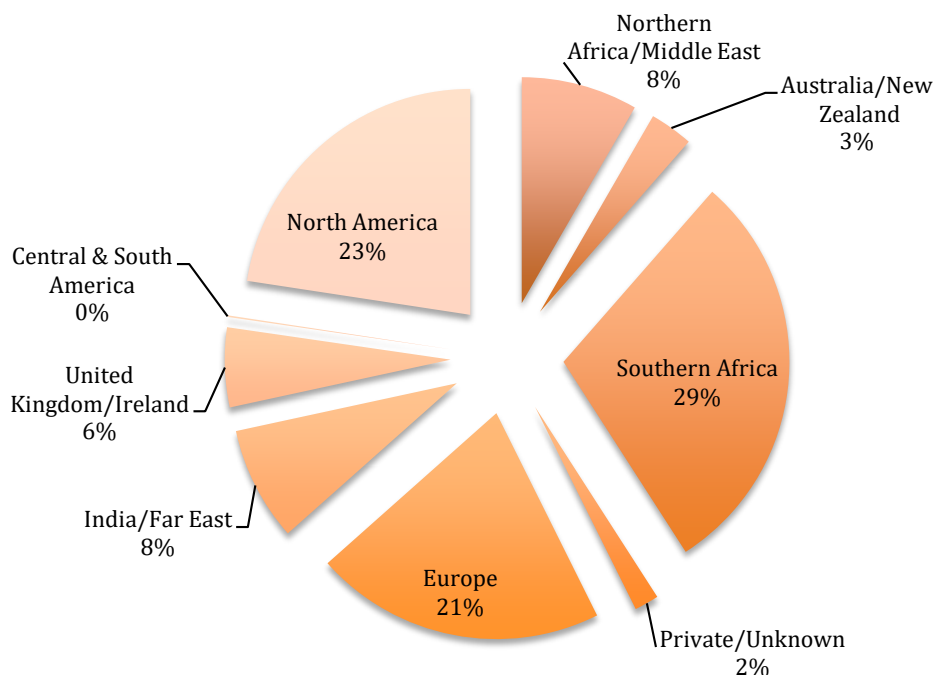

The 2015 studbook is currently in preparation. The 2014 studbook was completed in December 2015. From 1 January 2014 to 31 December 2014, 253 (100.120.33) new animals were registered, representing births and newly imported wild-caught animals during this period, as well as animals that had been brought into the captive population prior to 1 January 2014 but had not been reported until after the publication of the 2013 Studbook. Captive-born cubs from known breeding facilities totalled 212 (80.104.28), born in 61 litters in 34 facilities in 12 countries. These births represent a 21.8% increase in productivity from 2013, when 174 cubs were born. The captive cheetah population on 31 December 2014 was 1775 (913.849.13) animals in 270 known facilities in 46 countries.