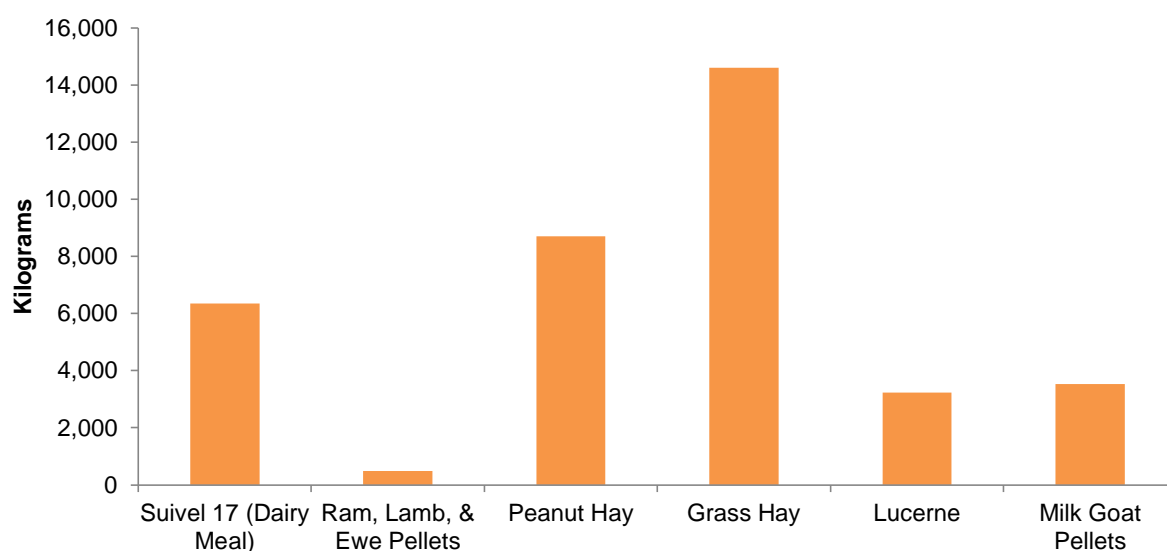

Figure 28: Amount and type of small stock feeds used from January to June 2015.

Vaccinations and De-worming

All of CCF's small stock is treated for internal and external parasites on a quarterly basis in January, April, July, and October of each year. The product used for internal parasite treatment rotates between the following four products: Fenbendazole, Ivermectin, Albendazole, and Doramectin. The product used at each treatment is determined by which product was used previously; products are rotated between drug classes in order to help prevent development of resistance among the parasites, which can happen when the same product is used repeatedly. Both before and after each quarterly parasite treatment, a herd-wide Faecal Egg Count (FEC) is performed to determine the internal parasite burden in the animals. This is done by collecting representative faecal samples from various areas in the *kraal*. The pre- and post-treatment testing helps ensure that the treatments reduce the parasite burden in the animals, which helps to ensure efficacy of the products used. For external parasite (tick, fly, and lice) prevention Paracide (Pfizer Animal Health) and Ultra-Boss Pour-On (Schering-Plough Animal Health) are rotated at each quarterly treatment. Vaccines are applied as follows. In addition, this year CCF vaccinated all small stock against Anthrax.

- Glanvac 3 – for the control of caseouslymphadenitis (*Corynebacterium pseudotuberculosis*) and prevention of enterotoxemia, pulpy kidney disease (*Clostridium perfringens* Type D), and tetanus (*Clostridium tetani*).
  - Adult female animals are vaccinated one month before giving birth (parturition)
  - Adult male animals are vaccinated once annually.
  - Newborns are vaccinated at three and four months of age and then annually thereafter.
- Pasteurella – for the control of Pasteurella haemolytica respiratory infection ('shipping fever').
  - All adult animals are vaccinated annually.
  - Newborns are vaccinated at three and four months of age and then annually thereafter.
- Brucellosis – for the control of *Brucella ovis* and *Brucella melitensis*, a bacterial infection of the reproductive tract.