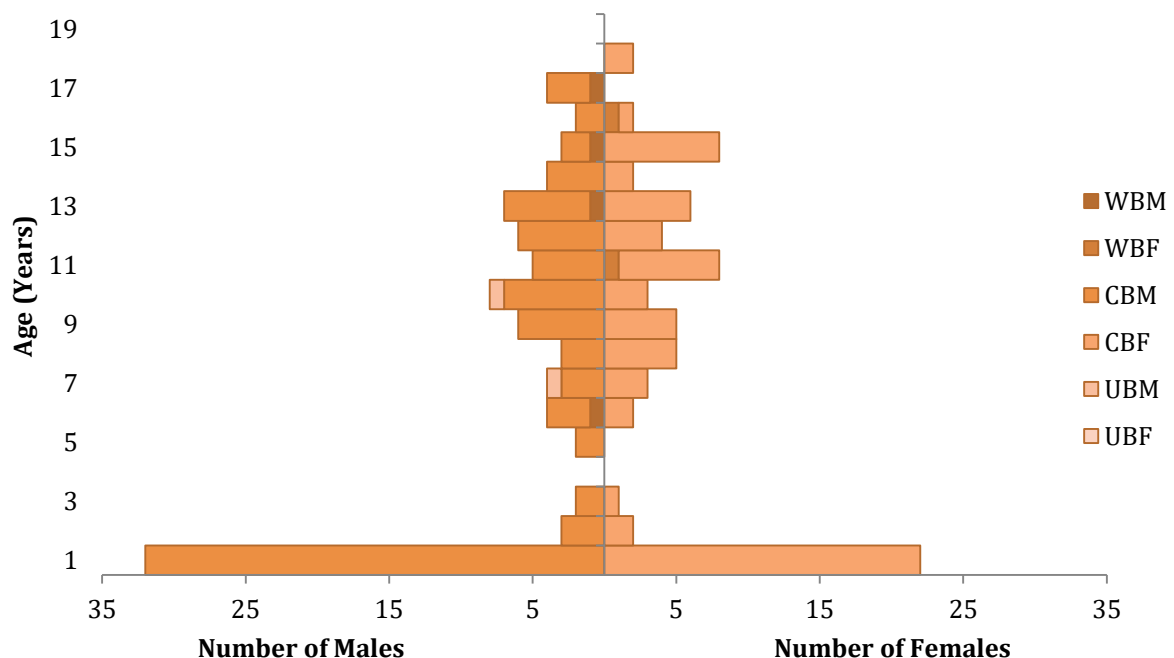

There were a total of 191 (97.75.19) deaths reported in 2015, including cub deaths (see Section G). Figure 5 shows the age at death of captive-born, wild-caught and unknown birth type cheetahs by sex in 2015. Excluded from Figure 5 were 19 animals of unknown sex, as well as 2 males of unknown age. Of the animals that died, 58 (32.26) animals, or 30.4%, were within the prime breeding age group of 3-10 years of age. There were 62 (37.25) animals, or 19.4%, that died before reaching 3 years of age. Of these, 87.1%, or 54 (32.22) animals, died at less than 1 year of age. There were 50 (26.24) animals, or 26.2%, that were more than 10 years old.