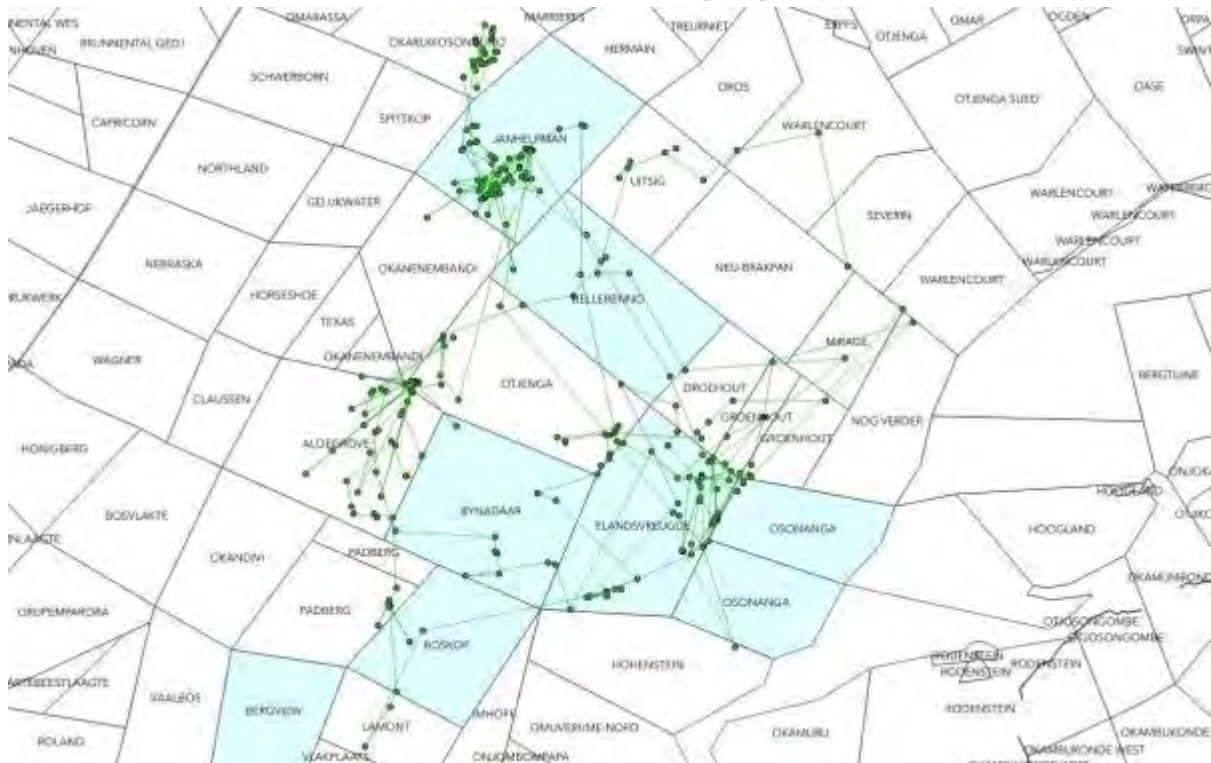

This cheetah continues to give CCF invaluable data through her functioning GPS collar and the occasional kill remains she leaves behind.

Figure 13: Data from Zinzi's GPS from 2015; data is truncated to one point per day.

3. Cheetah Conservation Translocations

Due to the extent of land under livestock production and the habituated cheetahs' need for large uninhabited areas, there is a lack of suitable habitat for release. Since 2004, CCF has been developing techniques for successful rehabilitation and release. It's very important to closely monitor the behaviours of individual cats to ensure their health and adaptation to their new environment. Similarly, selecting the right location for each release is of utmost importance.

CCF's research into releasing selected orphaned cheetahs back into the wild began in 2004 and our success with releases continues.

The following are updates on previously translocated and released cheetahs.

Erindi Private Game Reserve

The 'Leopard Pen Boys' (2012)

On 28 June 2012, four captive male cheetahs, Omdillo (AJU 1539), Chester (AJU 1540), Anakin (AJU 1545), and Obi-Wan (AJU 1561) were translocated to Erindi and successfully released after VHF collar placement. The four males had undergone release training at Bellebenno in late 2011.

Chester (AJU 1540) and Obi-Wan (AJU 1561) remain an inseparable coalition of two, reportedly bringing down full-grown antelopes such as red hartebeest and oryx. The pair has even been observed killing adult ostriches, black and blue wildebeest, as well as giraffe calves.