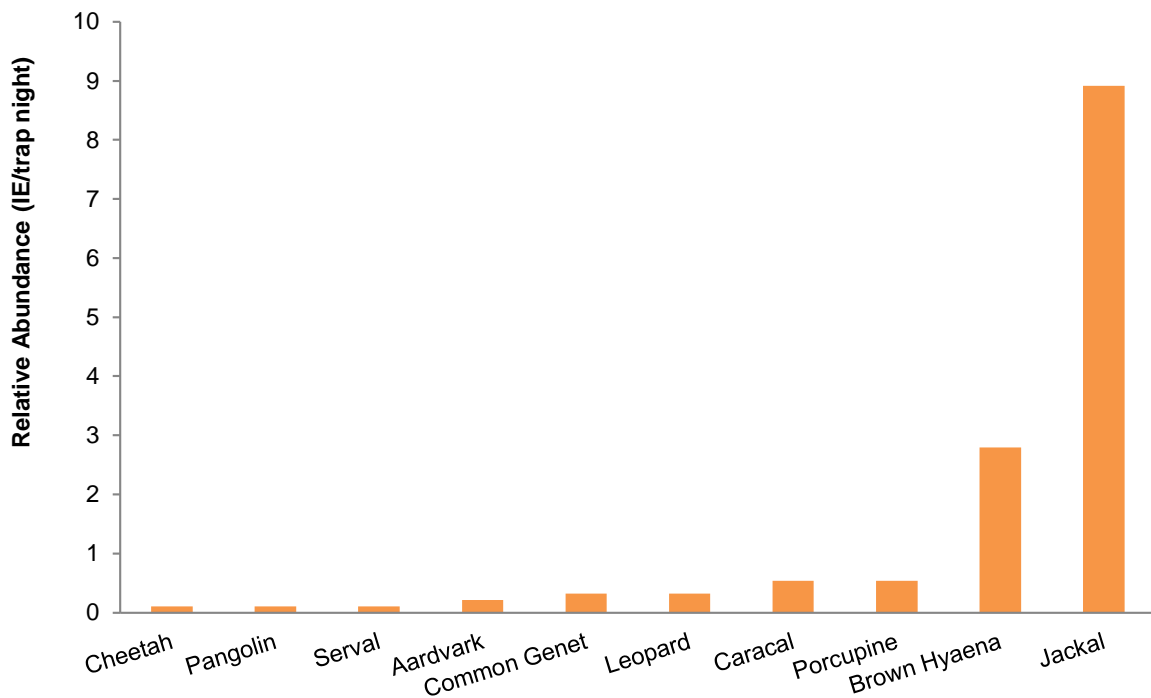

Figure 4: Shows the relative abundance based in Independent Events (IE) per 100 trap nights for all carnivore species captured between 28 March and 5 June 2015, B2 Gold Mine Game Reserve, Namibia.

As suspected, the majority of carnivore activity took place during the night, with jackal being the only species to be extensively active both day and night in the reserve (Figure 5).