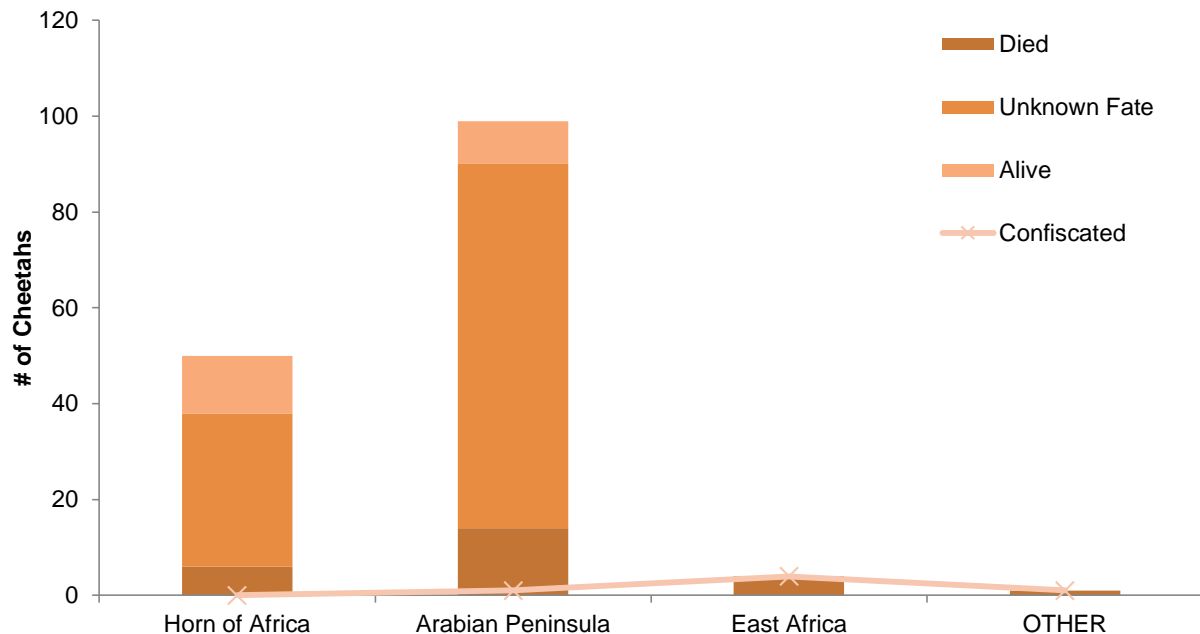

Eight sub-adults are housed at a farm in southern Somalia and CCF was able to obtain approval from the Somali authorities to transfer them to the Born Free Foundation (BFF) in Ethiopia. However, the owner changed his mind due to safety concerns once the cheetahs were handed over. Finally, in April, CCF organised the transfer of three cheetahs recovered in Somaliland in November 2014 to BFF in Ethiopia.

Figure 39: Summary of illegal cheetah trafficking by geographic region from January to December 2015. Not included under Other is an unknown number of cheetah claws confiscated in Singapore.

The HoA region continues to be of major concern due to political and economic factors that make enforcement more difficult, as well as its proximity to the Arabian Peninsula, where demand for exotic pets continues to be high. With few exceptions in past years, attempts by CCF and its network to confiscate cheetahs continue to be unsuccessful as more and more officials are requesting some compensation for confiscating illegal wildlife or simply return/sell the animals back to the smugglers. The Somaliland Minister of Environment and Rural Development, the Hon. Shukri Haji Ismail, had expressed to CCF and BFF the need for law enforcement personnel training, and the establishment of a long-term facility for confiscated animals in her country, but has changed her position. To this effect, CCF has assessed the viability of a private facility planned by another of CCF's contacts in Somaliland; however, safety, staffing and the ability to obtain provisions are of concern.

Our ability to work in Somaliland has been affected by the departure of our main contact, which makes communications and reports more difficult to obtain. However, we hope that our contact will return to Somaliland in 2016.

In September, CCF carried out a month-long research of cheetahs offered for sale on social media and submitted a list of nearly 150 names to CITES, INTERPOL and authorities in relevant countries. Our research is now ongoing with information continuously shared with relevant authorities. When appropriate and without hindering official investigations, CCF has alerted NGOs working on other endangered species also found on the ads, e.g. chimpanzees, orangutans, gibbons and clouded leopards.

CCF is always seeking opportunities to broaden its ability to compile data and continues to expand its network. A potential new tool for intelligence gathering is wildleaks.org, a web site capable of receiving completely anonymous illegal wildlife trafficking cases and transforming them into actionable items. In July, wildleaks.org agreed to collaborate with CCF by sharing information on reports involving cheetahs. Wildleaks' partners include Panthera, Conservation International, and the Environmental Investigation Agency.