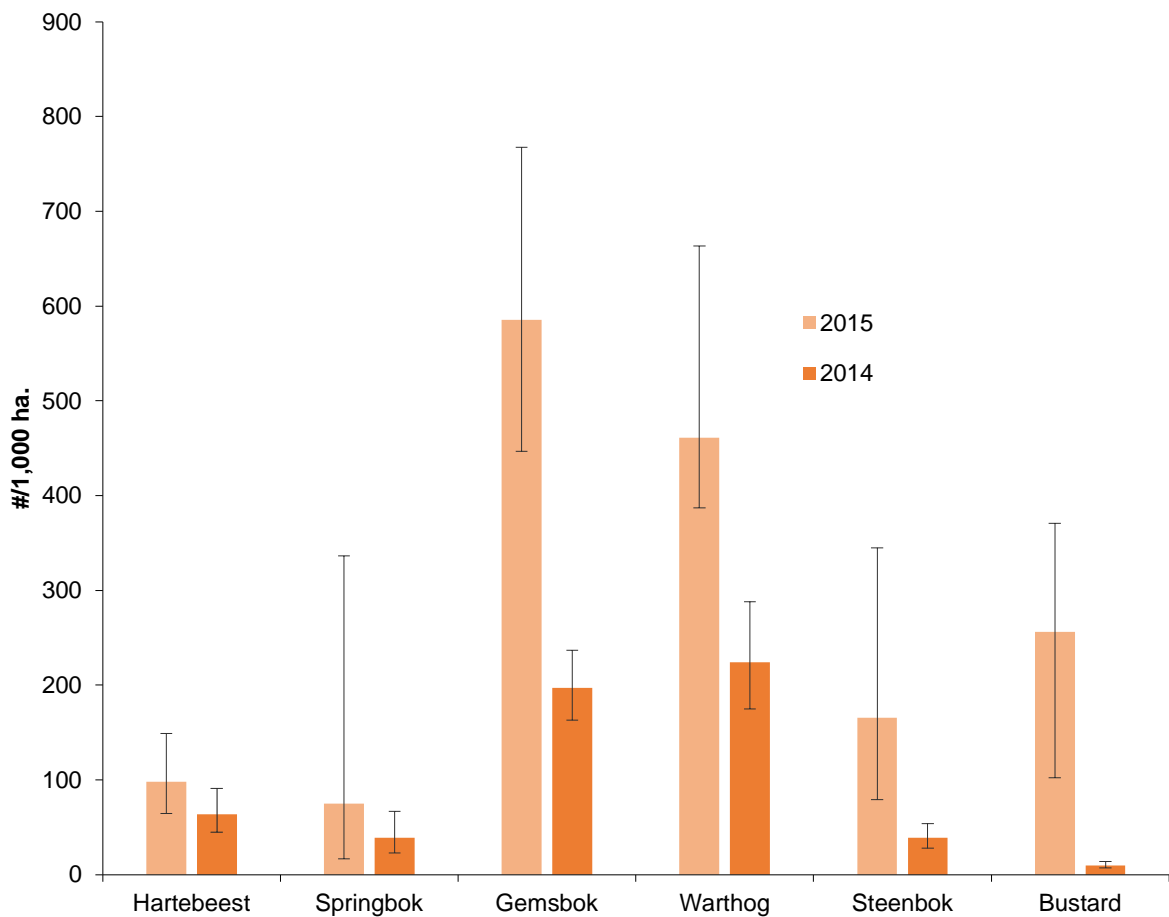

Figure 18: Distance-density estimates for common game species on Big Field (based on monthly counts in 2014 and 2015).

Overall, Big Field is holding a lot more grazing herbivores than in previous years and the veld condition will require monitoring due to intensive grazing pressure, particularly from bulk grazing species such as gemsbok. The large increases seen across most species compared to 2014 is probably due to very good rainfall in the wet season of 2014/2015 leading to a high grass biomass in 2015. Gemsbok and warthog specifically show significant increases in number (Figure 18) and are now widely dispersed over Elandsvregde farm.