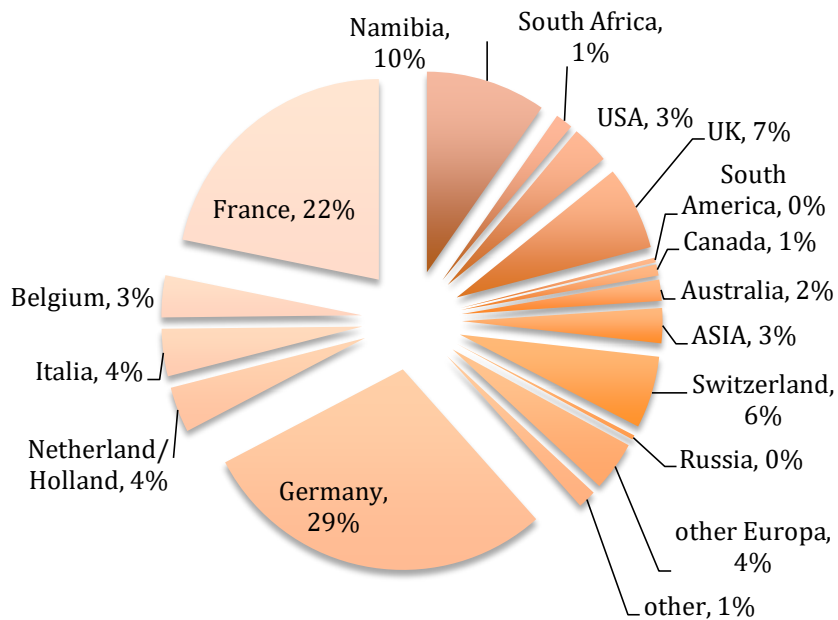

Figure 33: Percentage of visitors per country from January to December 2015.

The majority of visitors continue to be walk-ins, representing 56% of all sources (Figure 34) with 4,081 in 2015. The number of visitors booked by CCF's reservation agent, Exclusive Reservations, decreased from 2,310 in 2014 to 2,032 in 2015, representing a 12% decline against other sources.