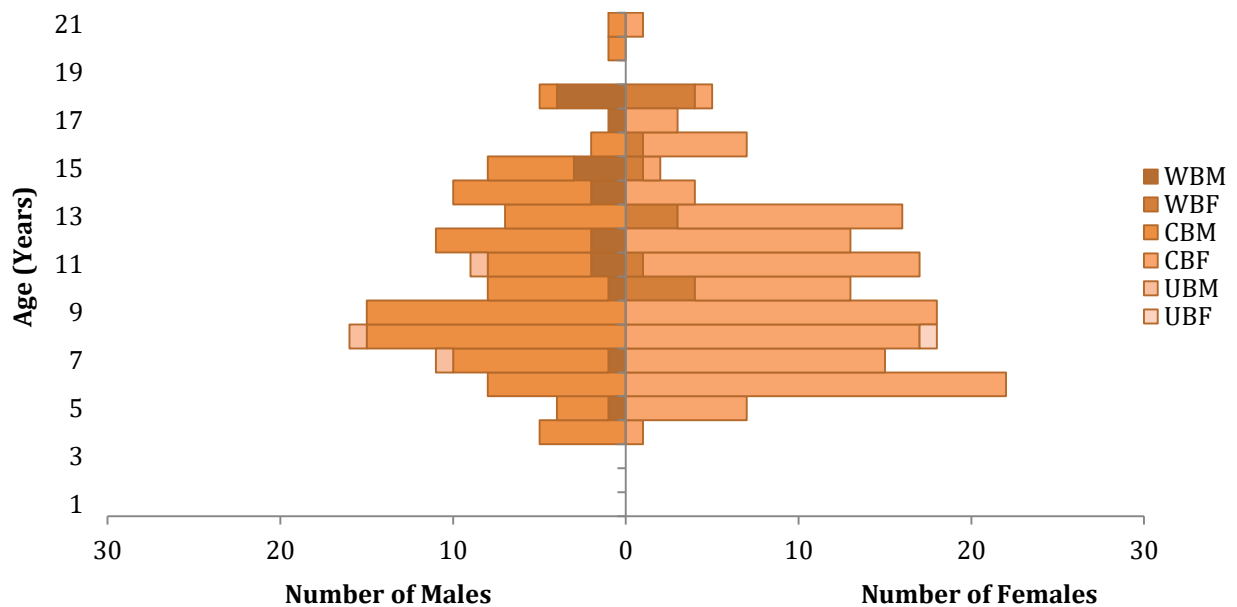

There were as many as 88 (41.47) cheetahs that were reproductively active during the year. One litter had multiple sires. {Note that the actual individuals as per studbook number (i.e. excluding unknowns) is (39.46)}. The age distribution of successful breeders in 2015 is shown in Figure 3. There were 1 unknown sire, in addition to 2 captive-born sires of unknown age, 2 captive-born dams of unknown age, and 1 dam of unknown birth origin and unknown age that were not included in Figure 3. The age distribution of all breeding animals living at the end of 2015 is shown in Figure 4. These data are relevant in assessing the age structure of the 2015 population presented in Figure 2.

Figure 3: Age Distribution of Animals that Successfully Reproduced in 2015, for Wild-born (WB), Captive-born (CB) and Unknown Birth-Type (UB) Animals

At the end of 2015 there were 296 (127.169) proven breeders, or animals that have bred at least once, alive in the captive population (this number includes 2 sires that were listed as multiple sires). This total does not include the unknown animals {1 (1.0)} that bred in 2015. There are 11 (4.7) breeders included in the total number of proven breeders that are not shown in Figure 4, due to lack of information on their age status. Only 85 (39.46) animals, or 4.8% of the 2015 captive population, successfully bred during 2015 not including the unknown sires and dams. Of these, 10 (6.4) animals, or 11.8%, were wild-caught.

Figure 4: Age Distribution of Proven Breeders Alive as of 31 December 2015, Wild-born (WB), Captive-born (CB) and Unknown Birth Type (UB)

Of the 1762 cheetahs alive in the 2015 population, 296 (127.169) were proven breeders. This number permits the computation of the effective breeding size (N_e) for the 2015 population using the formula: