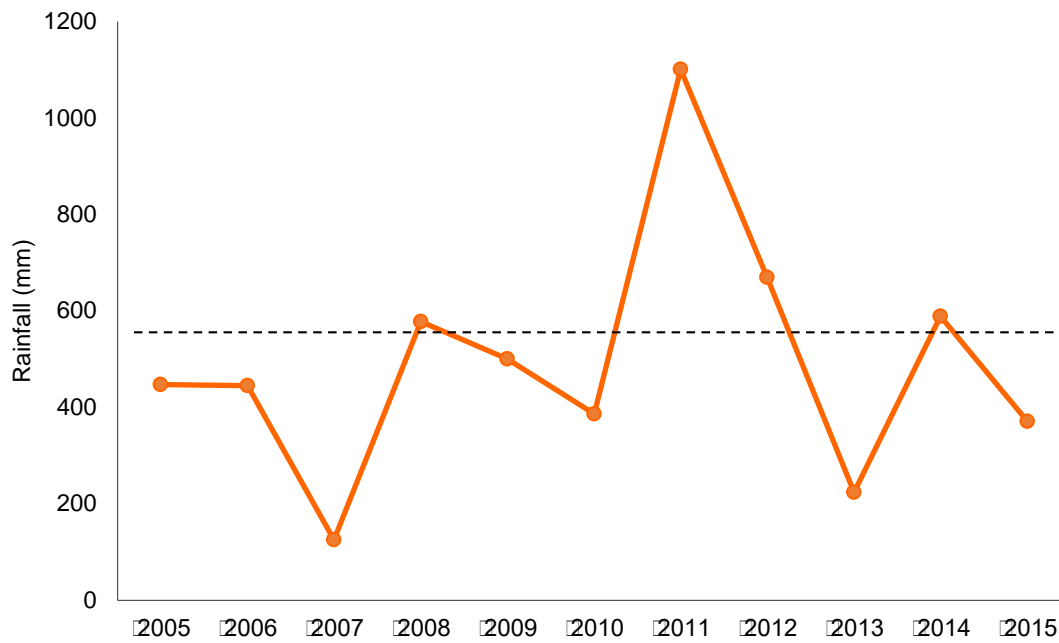

Figure 16: Annual cumulative rainfall at CCF centre from 2005 – 2015. The dashed line represents the 11-year mean.