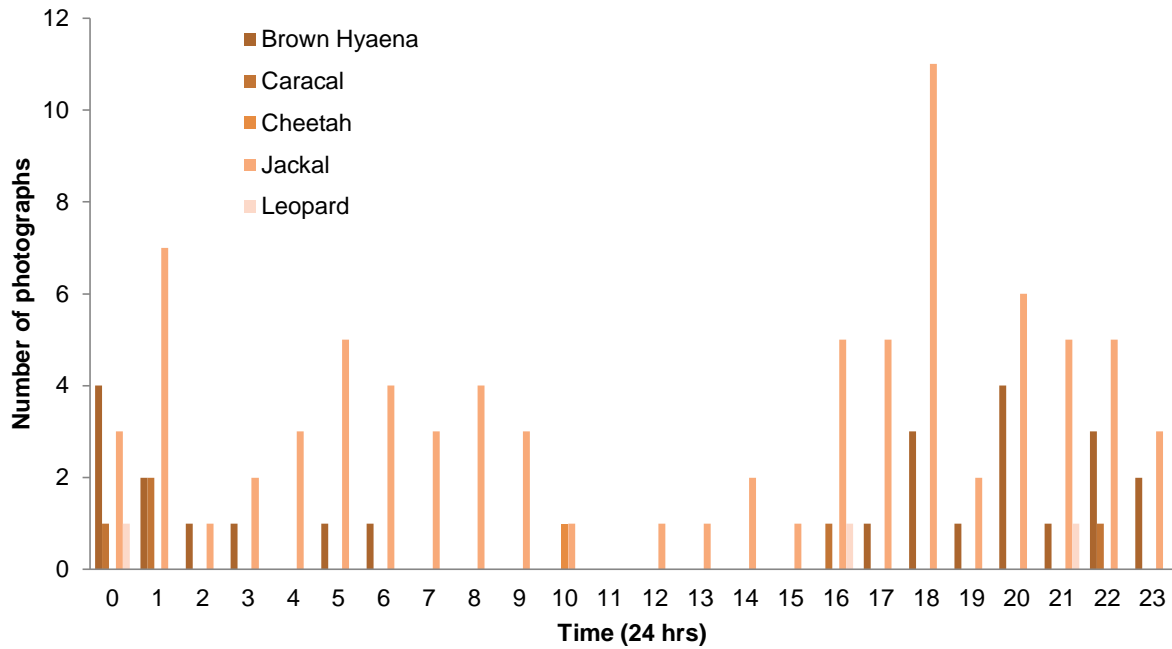

Figure 5: Shows the difference in activity between day and night for all carnivore species captured between 28 March and 5 June 2015, B2 Gold Mine Game Reserve, Namibia.

The cheetah was captured at 10am. The brown hyaena activity pattern of being active during the hours of 6pm – 6am reflects the movement patterns found in other studies across similar land-use types as a technique to avoid human activity (Figure 6).