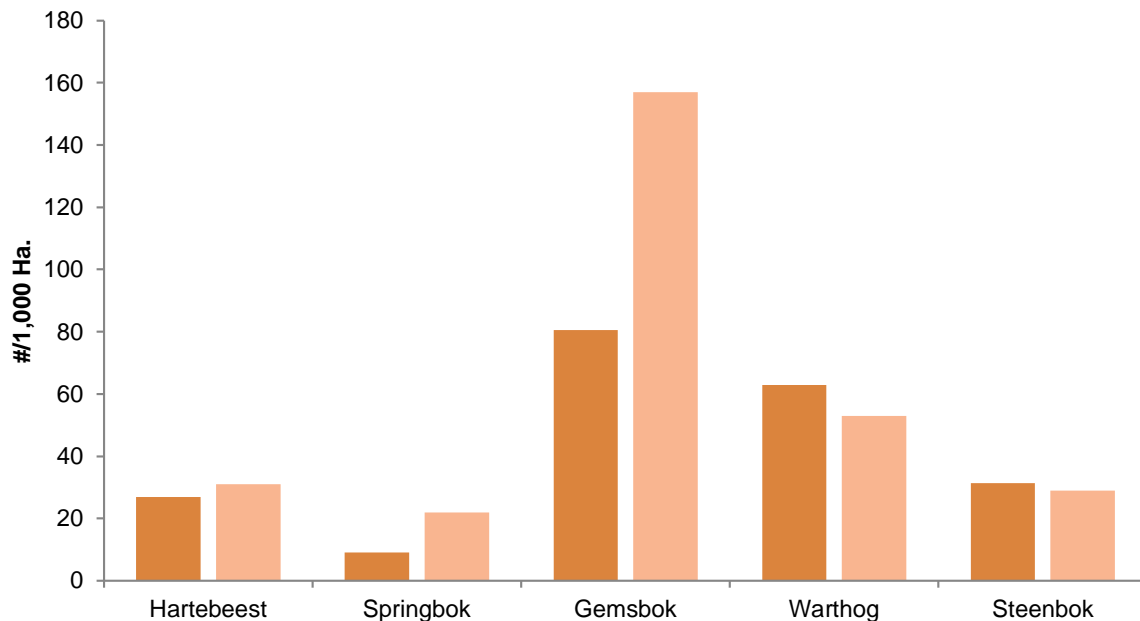

Springbok	33	9	5	17
Warthog	233	63	54	74
Steenbok	118	21	27	37

Figure 20: Abundance estimates (animals per 1,000 ha.) of common wildlife species observed on Circuit B for farm Elandsvreugde in 2014 and 2015. Estimates were derived from distance sampling.

Bellebenno 12-hour Waterhole Counts

To assist in developing a management plan for the 4,000-ha game-fenced Bellebenno camp, CCF started monthly 12-hour waterhole counts in 2008. CCF volunteers and staff members assist with these on-going counts, which involve being positioned in hides at each of Bellebenno's four waterholes and counting animals that come to the waterhole. Information such as species, age, sex, and condition are recorded on standardised sheets, as well as whether the animals utilise the waterhole or the salt lick placed at the site. These counts are designed to help us understand patterns and trends in game numbers, such as survival rates in juveniles and sub-adults and recruitment from one age class to the next. The counts take place from 6 a.m. to 6 p.m. with two observers in each hide.

From January to December 2015, waterhole counts were conducted on a bi-monthly basis at the four waterholes within the game camp (Table 4). A total of 4,692 animals were counted from 8 different species (Figure 21 depicts the six most common). The proportional abundance figure below shows that warthogs were extremely abundant amongst all animals present in the game camp, comprising 65 % of all sightings, followed by zebra (Figure 21). Very few hartebeest, steenbok and kudu were observed, possibly due to their shy nature.

Table 4: Actual numbers of animals counted and densities (animals per 1000ha) for the common game species in the Bellebenno Game Camp 2015.

Common Name	# counted	# per 1000 ha
Eland	377	94
Giraffe	97	24