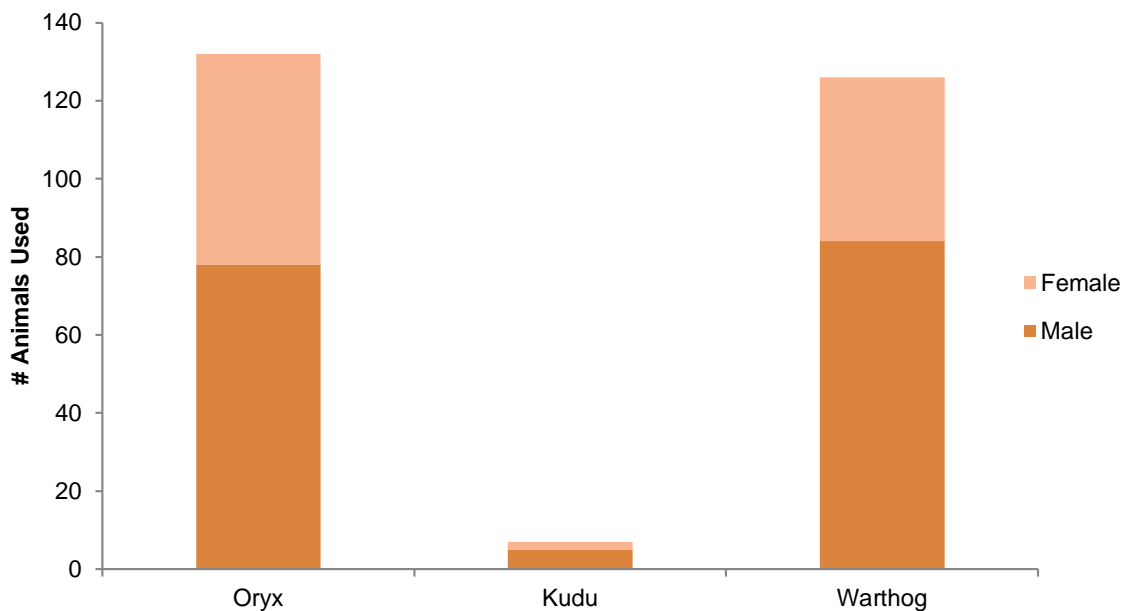

As part of CCF Model Farm’s sustainable wildlife management practices, CCF hunts several wild game species for consumptive purposes, including oryx, kudu, red hartebeest, and warthog. Figure 29 below displays the amount of wild game removed for consumptive use for this reporting period.