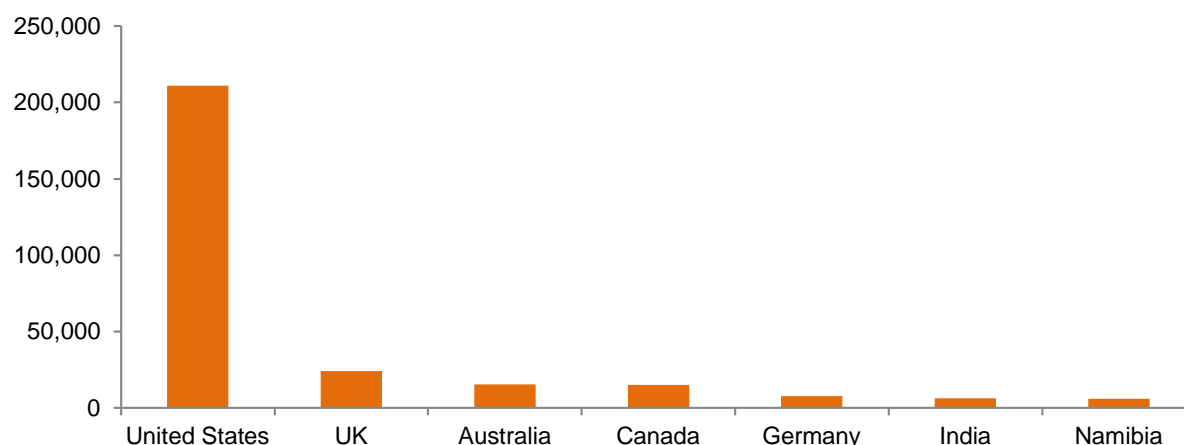

Australia 15,390, Canada at 15,214, Germany 7,876, India 6,423, Namibia 6,179, South Africa 6,035, France 5,766, and Italy 4,689 (

Figure 53).

Figure 53: Number of sessions by country.

CCF staff monitors the general email inquiries received through its website. These inquiries are handled in a team fashion utilising relevant staff to address them. Inquiries are usually handled within 24 hours. During this period, approximately 600 direct web-based inquiries were handled. These are emails sent by donors and/or supporters and include school projects, hunting or cheetah-health related issues, visiting CCF or volunteering, media inquiries, and issues with donations, among others.