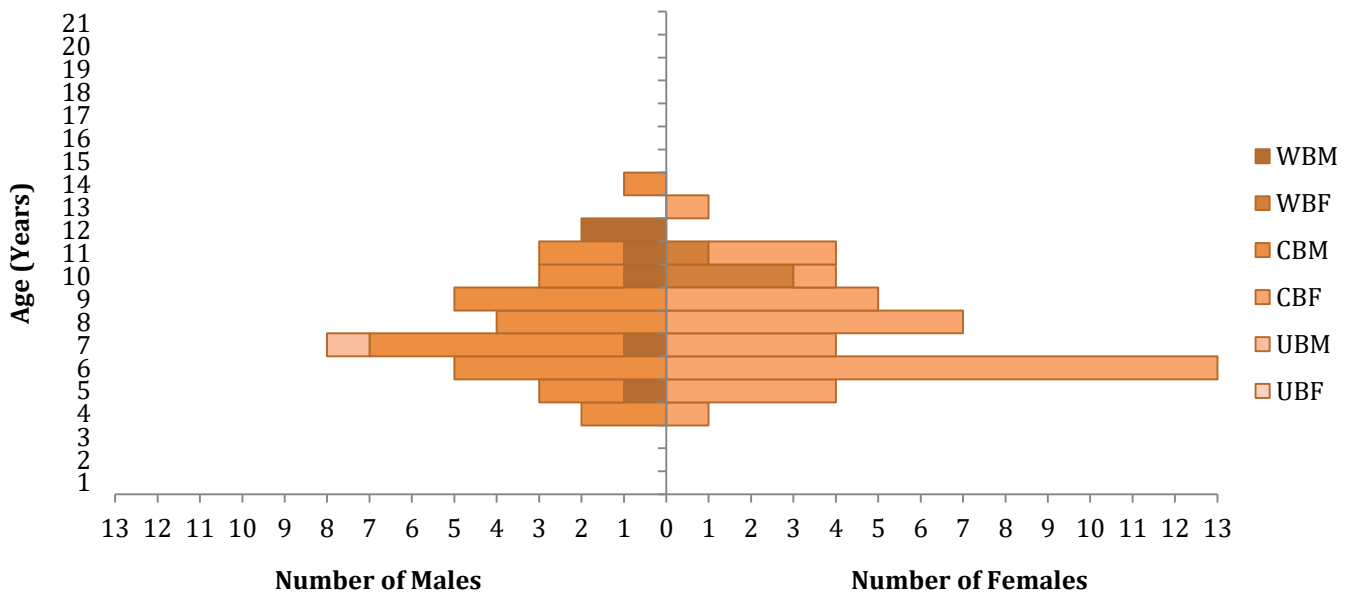

There were as many as 88 (41.47) cheetahs that were reproductively active during the year. One litter had multiple sires. {Note that the actual individuals as per studbook number (i.e. excluding unknowns) is (39.46)}. The age distribution of successful breeders in 2015 is shown in Figure 3. There were 1 unknown sire, in addition to 2 captive-born sires of unknown age, 2 captive-born dams of unknown age, and 1 dam of unknown birth origin and unknown age that were not included in Figure 3. The age distribution of all breeding animals living at the end of 2015 is shown in Figure 4. These data are relevant in assessing the age structure of the 2015 population presented in Figure 2.