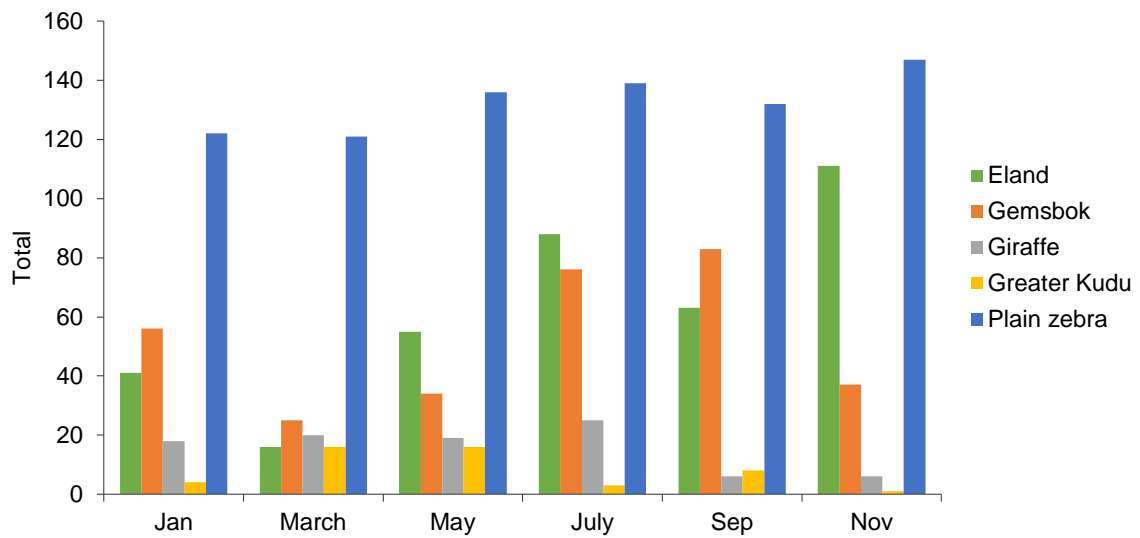

Figure 24: Comparison of abundances between 2014 and 2015 for five common species at Bellebenno (based on counts at n=4 water points).

When compared to 2014, it appears that warthog numbers have remained relatively constant, while giraffe, kudu and gemsbok have decreased (Figure 25). The browsers in particular (giraffe and kudu) have decreased substantially, raising concerns about food quantity and quality in Bellebenno. Zebra numbers however, have increased sharply from 2014 to 2015 and Bellebenno is almost certainly severely overstocked with zebra and eland. We recommend either a culling programme or a temporary dropping of fences in 2016, to facilitate movement of game (zebra in particular) from Bellebenno into Elandsvreugde. This will relieve the substantial grazing pressure on Bellebenno, at least for the time being.