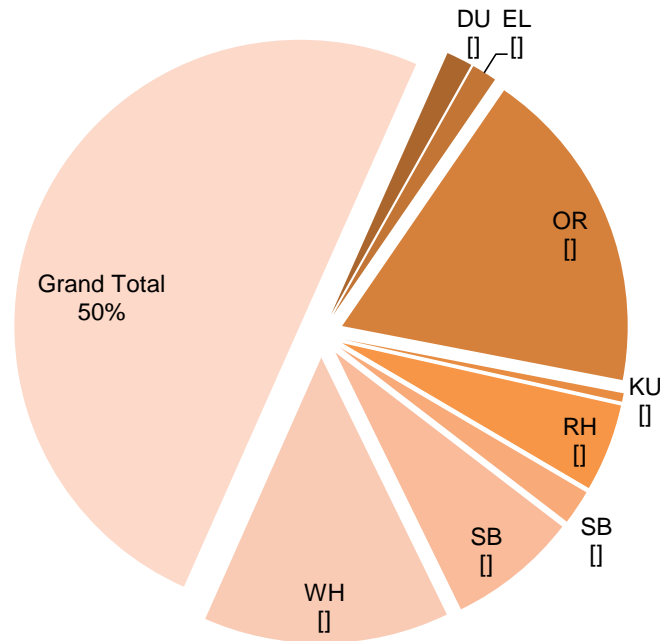

Oryx were the most frequently observed, followed by warthog and red hartebeest (Figure 19).

Figure 19: Common game distribution on the CCF circuit counts for 2015 (OR = oryx, WH = warthog, ST = steenbok, SB = springbok, RH = red hartebeest, EL = eland, KU = kudu, DU = duiker).