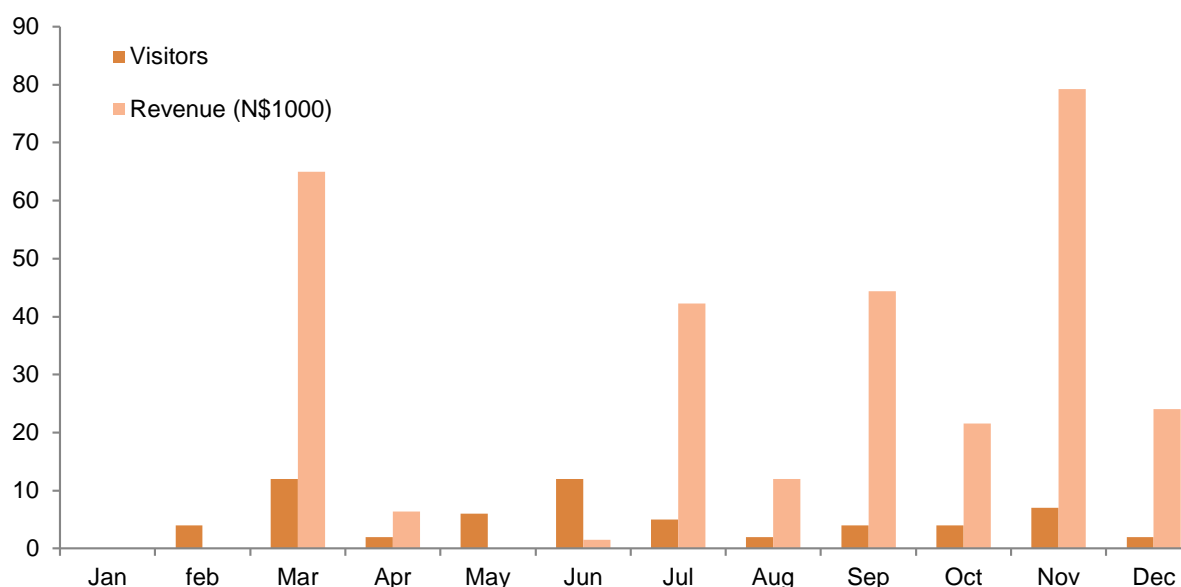

Figure 37: Babson House income (N$ x 1000) and number of guests from January to June 2015.

3. Food Expenses

The number of people eating at CCF differs every day in accordance with the numbers of guests, working guests, volunteers, and interns arriving and leaving.

Table 21 presents the number of lunches and dinners that were cooked each month at CCF’s community dining room, the Hot Spot, totalling 30,082 meals for an average of 82 meals per day.

Table 21: Number of meals served at CCF’s Hot Spot from January to December 2015.

Meal	Jan	Feb	Mar	Apr	May	Jun	Jul	Aug	Sep	Oct	Nov	Dec
Lunch	1303	984	1020	1055	1454	1367	1495	1472	1485	1399	1025	1005
Dinner	1296	983	1026	1059	1449	1326	1494	1473	1479	1385	1033	1015
Total	2599	1967	2046	2114	2903	2693	2989	2945	2964	2784	2058	2020
Average/day	84	70	66	70	94	90	96	95	99	90	69	65

Over half of the meals (50.50%) served at the Hot Spot were for CCF staff members. Volunteers and interns represented 36.54%, while Working Guests (WG), Babson Guests (BG), and other guests represented 12.96% (Figure 38).