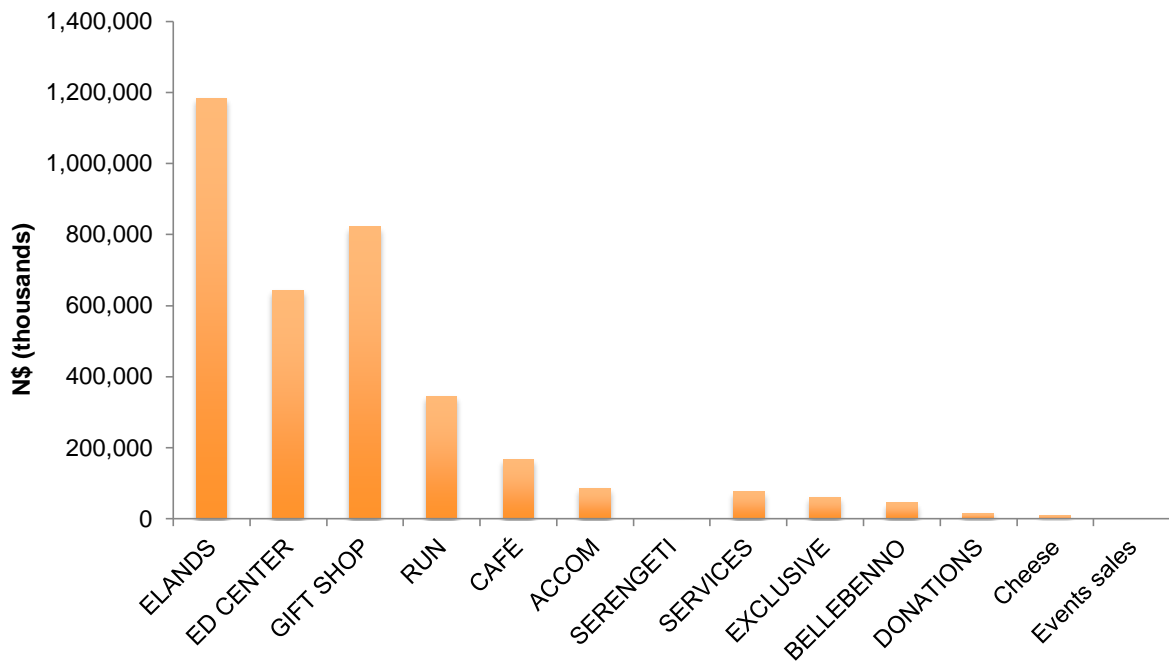

Table 20: Monthly income per eco-tourism activity from January to December 2015 (Namibian dollars)

Activity	JAN	FEB	MAR	APR	MAY	JUN	JUL	AUG	SEP	OCT	NOV	DEC	TOTAL	%
Elands	25,828.00	41,172.00	50,489.00	78,908.00	61,692.00	50,772.00	194,921.00	219,867.00	124,667.00	163,972.00	107,968.00	63,782.00	1,184,038.00	34.3%
Gift Shop	39,322.00	23,082.00	30,826.00	60,686.00	72,613.00	52,995.00	137,817.00	98,867.00	57,594.00	110,953.00	73,648.00	63,885.00	822,288.00	23.8%
Ed. Centre	21,063.00	18,288.00	27,972.00	47,691.00	147,722.00	22,446.00	63,459.00	62,082.00	36,648.00	92,997.00	67,599.00	35,532.00	643,499.00	18.6%
Run	15,232.00	2,608.00	8,432.00	32,856.00	39,660.00	21,376.00	54,284.00	44,432.00	29,152.00	55,024.00	32,728.00	8,848.00	344,632.00	10.0%
Accom.	490.00	-	1,015.00	6,050.00	-	16,000.00	26,497.00	9,755.00	1,610.00	5,300.00	20,440.00	-	87,157.00	2.5%
Café	4,459.00	3,276.00	4,685.00	12,539.00	12,493.00	10,292.00	17,635.00	22,519.00	13,396.00	26,434.00	23,481.00	15,863.00	167,072.00	4.8%
Serengeti	-	-	-	232.00	-	-	-	-	500.00	-	-	250.00	982.00	0.0%
Behind the Scenes	-	-	-	6,563.00	2,550.00	2,700.00	2,250.00	3,900.00	9,975.00	13,030.00	1,500.00	1,500.00	43,968.00	1.3%
Donations	1,000.00	1,600.00	-	5,400.00	-	400.00	2,020.00	1,000.00	1,500.00	0.55	3,000.00	-	15,921.00	0.5%
Services	4,840.00	6,475.00	5,604.00	6,117.00	6,543.00	8,019.00	8,588.00	5,912.00	6,035.00	7,115.00	5,450.00	5,175.00	75,873.00	2.2%
Chees	755.00	565.00	923.00	1,045.00	1,515.00	1,355.00	725.00	850.00	710.00	380.00	120.00	500.00	9,443.00	0.3%
Exclusive	8,080.00	-	-	8,080.00	18,180.00	-	14,544.00	4,040.00	-	8,080.00	-	-	61,004.00	1.8%
Total	121,069.00	97,066.00	129,946.00	266,167.00	362,968.00	186,355.00	522,740.00	473,224.00	281,787.00	483,286.00	335,934.00	195,335.00	3,455,877.00	100.0%
Visitors	254.00	212.00	304.00	599.00	638.00	317.00	1,052.00	1,085.00	631.00	1,044.00	744.00	408.00	7,288.00	0
Avg Exp/ Visitor	476.65	457.86	427.45	444.35	568.92	587.87	496.90	436.15	446.57	462.92	451.52	478.76	474.19	0