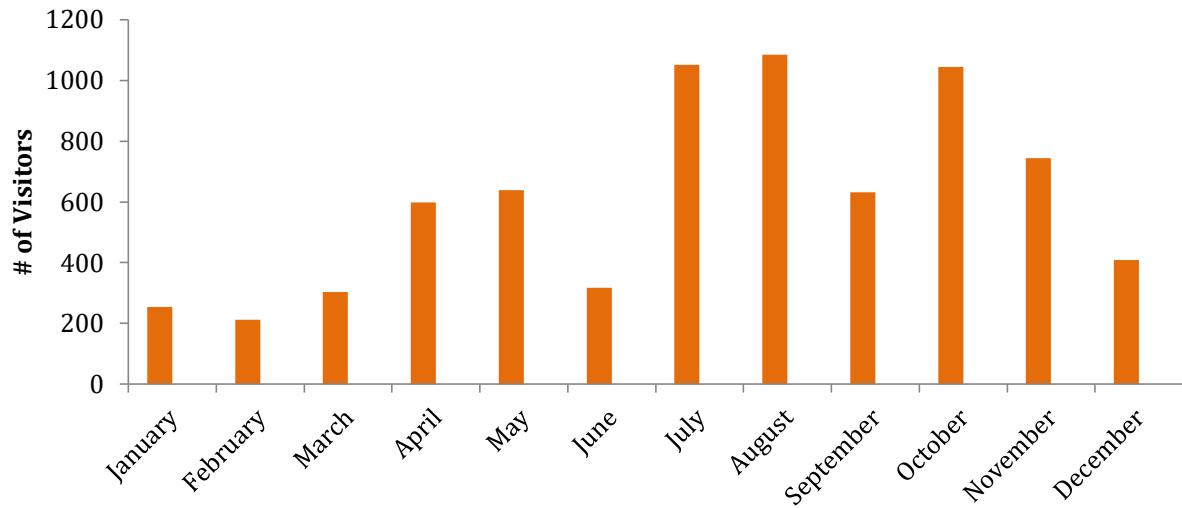

2015 saw an overall drop of 2.24% in visitor numbers to CCF; however, this was primarily due to the period January-June, which saw visitor numbers down 18.5% following the Ebola crisis. Tourism visitors totalled 7,288 in 2015 compared to 7,353 in 2014 (Figure 31).