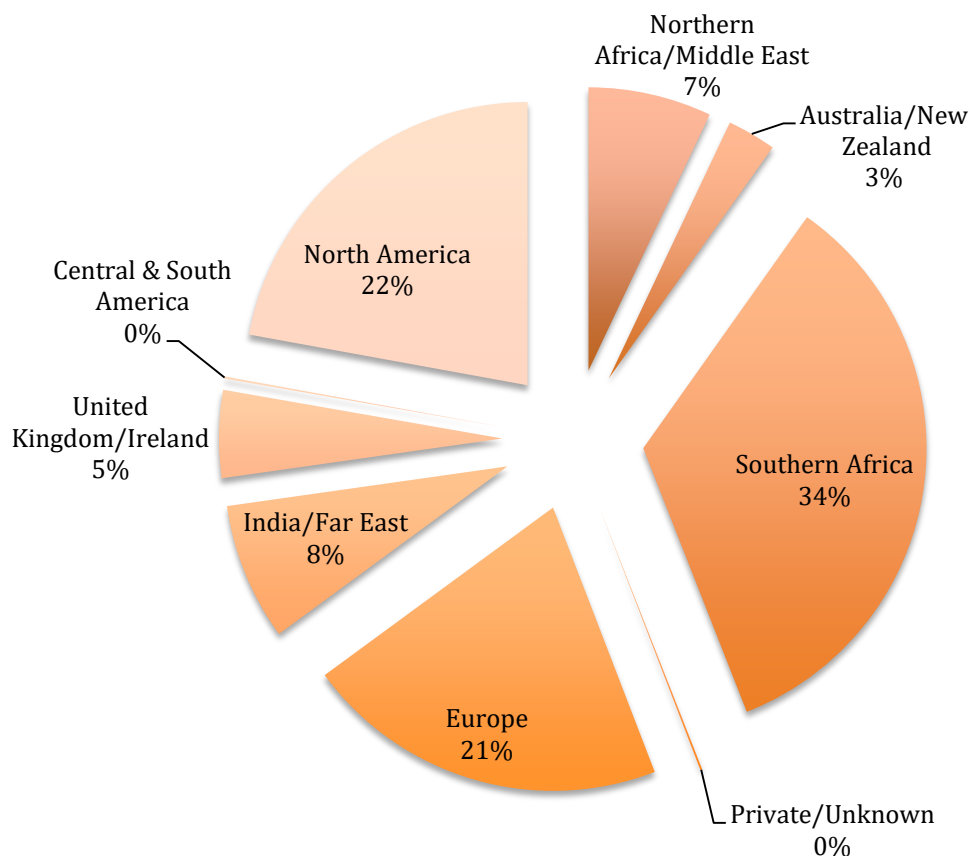

Figure 1: 2015 Captive Cheetah Population by Region, 1762 (889.859.14) Cheetahs

Table 1. 2015 Captive Population by Region and Country, 1762 (889.859.14) Cheetahs

Region	Country	Facilities	M	F	U	Total
Australia/New Zealand	Australia	9	16	16	0	32
	New Zealand	4	13	4	0	17
	Total	13	29	20	0	49
Central & South America	Argentina	1	0	1	0	1
	Mexico	1	0	1	0	1
	Total	2	0	2	0	2
Europe	Austria	5	13	5	0	18
	Belgium	4	7	1	0	8
	Croatia	1	1	0	0	1
	Czech Republic	5	14	15	0	29
	Denmark	1	4	5	0	9
	France	19	42	47	0	89
	Germany	22	35	36	0	71
	Greece	1	3	4	0	7
	Hungary	2	3	3	0	6
	Italy	5	9	8	0	17
	Kazakhstan	1	0	1	0	1
	Netherlands	6	10	23	0	33
	Norway	1	4	1	0	5
	Poland	5	6	9	0	15
	Portugal	2	6	2	0	8
	Russia	2	4	6	0	10
	Slovenia	1	1	1	0	2
	Spain	5	10	5	0	15
	Sweden	2	4	6	0	10
	Switzerland	1	2	6	0	8
Ukraine	2	3	1	0	4	
Total	93	181	185	0	366	
India/Far East	China	2	3	2	0	5
	India	3	5	4	0	9
	Indonesia	3	4	6	0	10
	Japan	12	51	52	0	103
	Singapore	1	2	3	0	5
	South Korea	1	2	1	0	3
	Thailand	1	1	2	0	3
Total	23	68	70	0	138	
United Kingdom/Ireland	England	17	40	35	0	75
	Ireland	1	6	6	0	12
	Northern Ireland	1	0	1	0	1
	Total	19	46	42	0	88