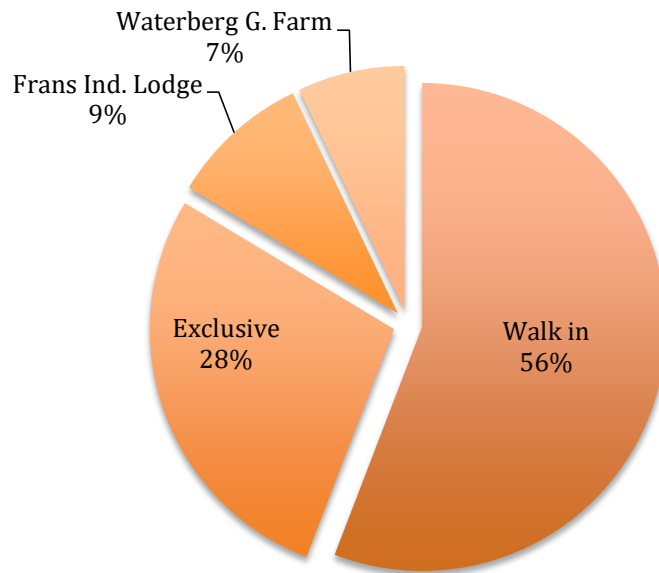

Figure 34: Sources of visitors to CCF from January to June 2015.

In terms of income, there has been a 13.16% increase during this period, at N$3,455,877, compared with N$3,054,034.00 during the same period in 2014 (Figure 35).