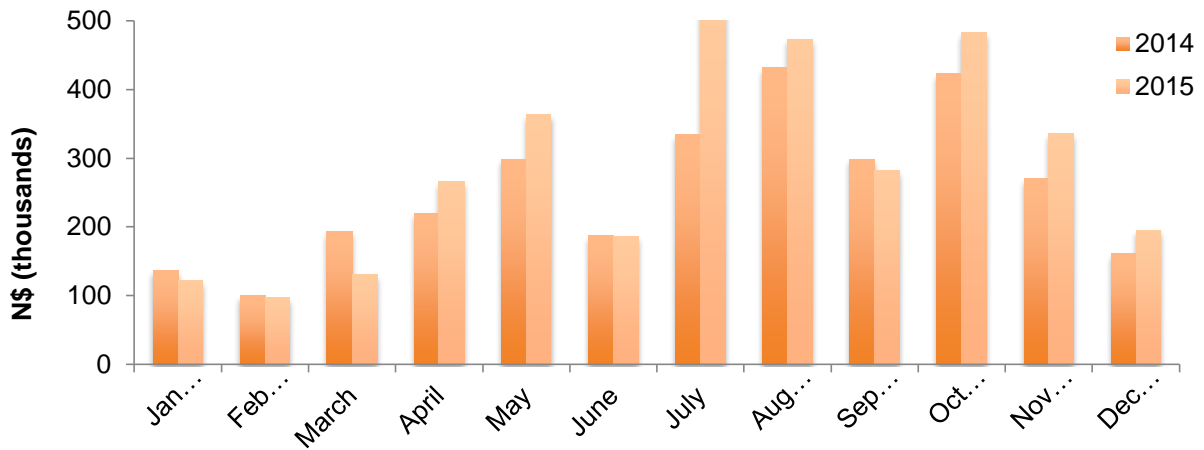

Figure 35: Tourism income (N$) from January to December 2014 versus 2015.

Table 20 provides the monthly breakdown of income per activity and number of visitors, showing that the month with the highest average of expenditure per visitor was June at N$587.87 and the lowest month was March with N$427.45 per visitor. The average amount spent by visitors at CCF shows a 15.9% increase in 2015 with N$474.00 compared to N$409.00 in 2014. Cheetah Drives (Elands) represented the highest income source during 2015, at 34.36 % of the total income of N$3,455,877.00. Gift Shop revenue shows a 33.9% increase with N$822,288.00 in 2015 compared to N$614,095.00 in 2014. A comparison of income per activity is shown on Figure 36.