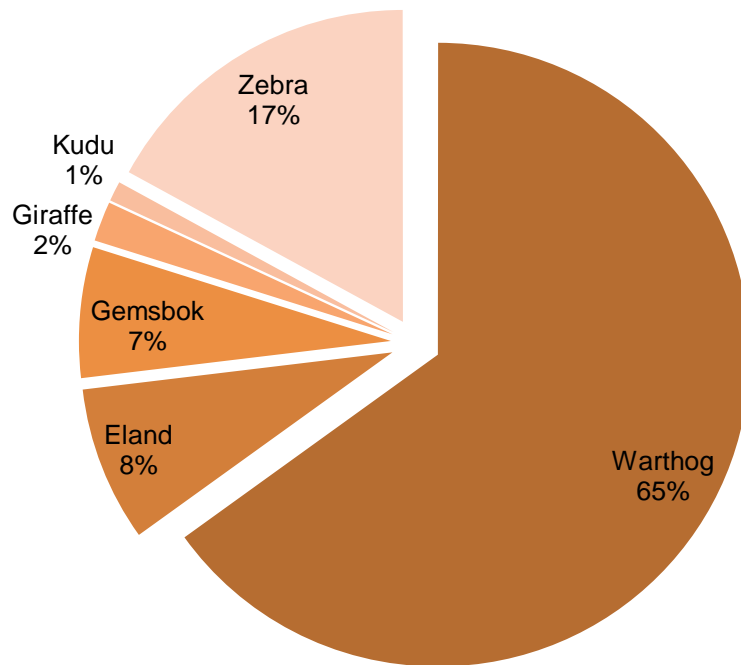

Kudu	48	12
Gemsbok	317	79
Warthog	3053	763
Zebra (plains)	800	200

Figure 21: Proportional representation of game in the Bellebenno Game Camp in 2015 (based on counts at n=4 water points).

Higher numbers of eland were observed during the second half of the year (dry season) while gemsbok and zebra remained relatively constant through the year (Figure 22). By contrast, warthog, giraffe, kudu, and warthog observation decreased through the year (Figure 23). Being a very small game-fenced property with little opportunity for emigration/immigration, we believe that Bellebenno was overstocked. This would have led to overgrazing and either die-offs or forced dispersal by certain species.