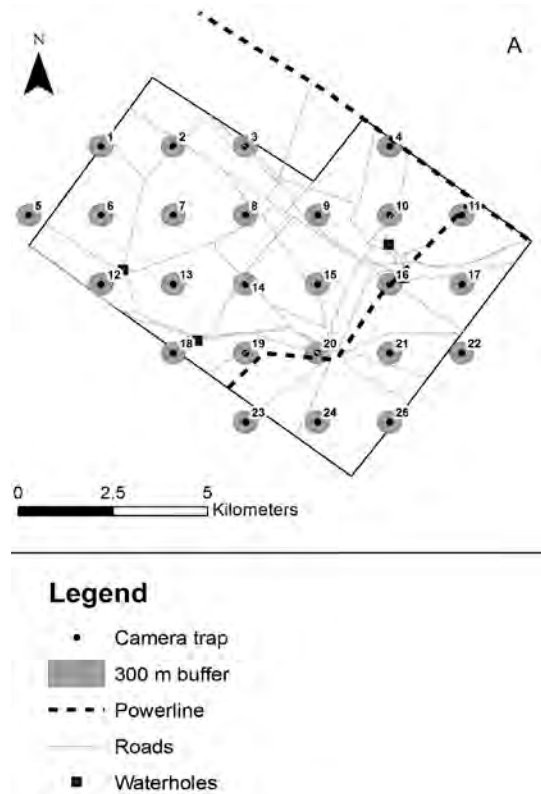

Figure 2: Study area with the camera trapping layout for biodiversity assessment for estimating relative abundance of brown hyena, leopard and cheetah.

The survey started on 28 March 2015 and was completed on 5 June 2015. The data has been analysed to determine the overall species richness, frequency and activity patterns within the reserve. The cameras were out for a total of 931 trap nights and took 31,476 photographs (Figure 3). Overall 10 carnivore species, 13 herbivore species and 7 bird species were captured. Amongst the carnivore species, the project achieved its goal of capturing all three target species (leopard, cheetah, brown hyaena). The B2 Gold mine team worked very hard checking the cameras every week, downloading the photographs and sending them over to CCF for analysis.