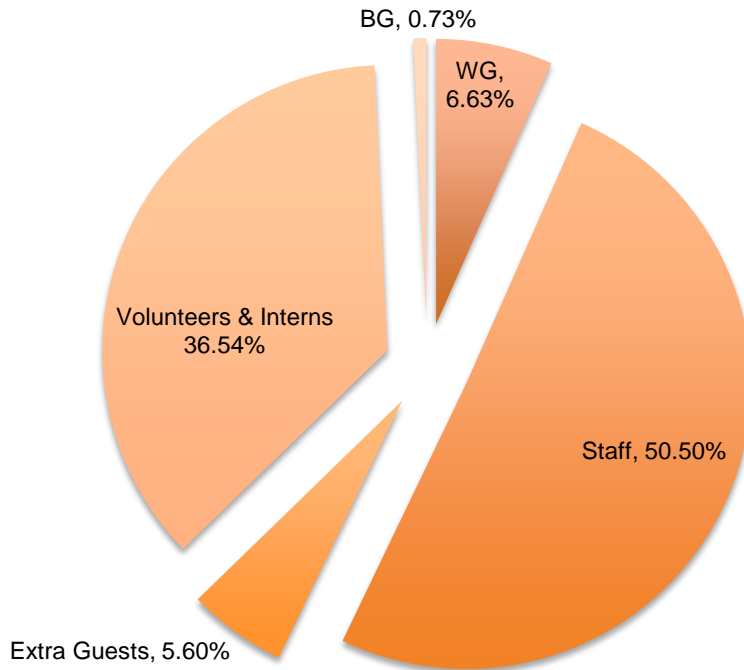

Over half of the meals (50.50%) served at the Hot Spot were for CCF staff members. Volunteers and interns represented 36.54%, while Working Guests (WG), Babson Guests (BG), and other guests represented 12.96% (Figure 38).