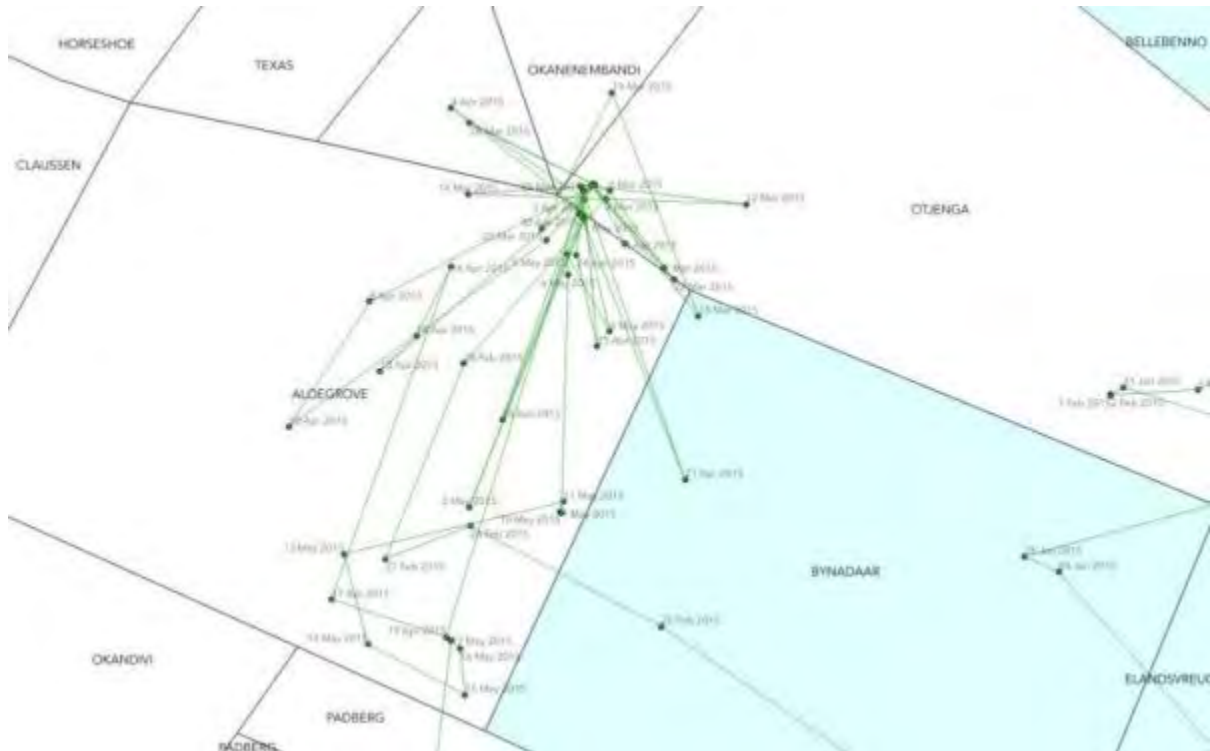

Figure 9: Concentrated view of Zinzi's September 2015 nest site; centre of star pattern indicates nest site.

Figure 10: Zinzi's nest site on the Janhelfman kopje, black arrow indicates location of cubs.