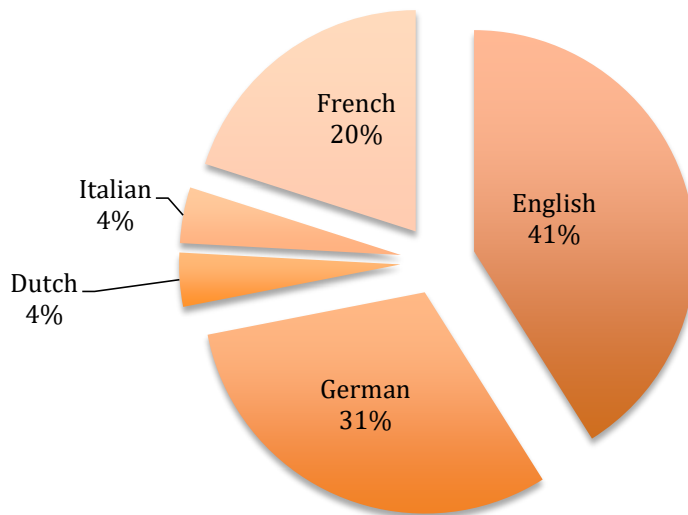

The predominant language spoken by visitors during this period was English (41%), followed by German (31%), and French (20%) (Figure 32). In terms of nationalities, the majority of visitors were from Germany, followed by France and Namibia (Figure 33).

Figure 32: Languages spoken by visitors January to December 2015.