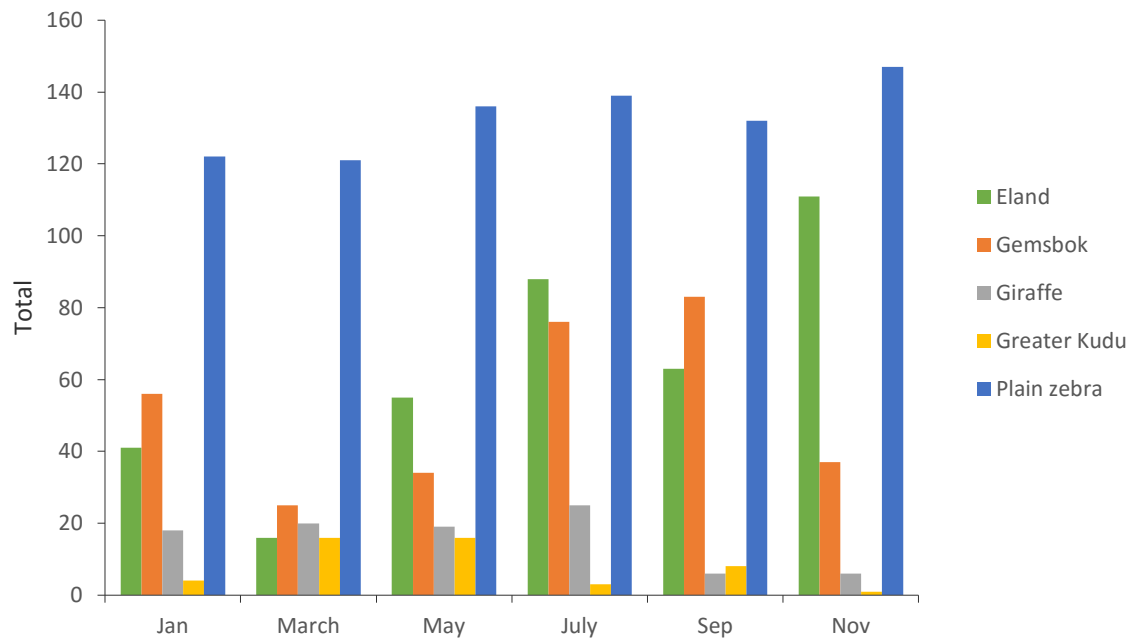

Figure 22: Total abundance of five antelope species at Bellebenno in 2015 (data displays the sum of counts for each species at n=4 water points).