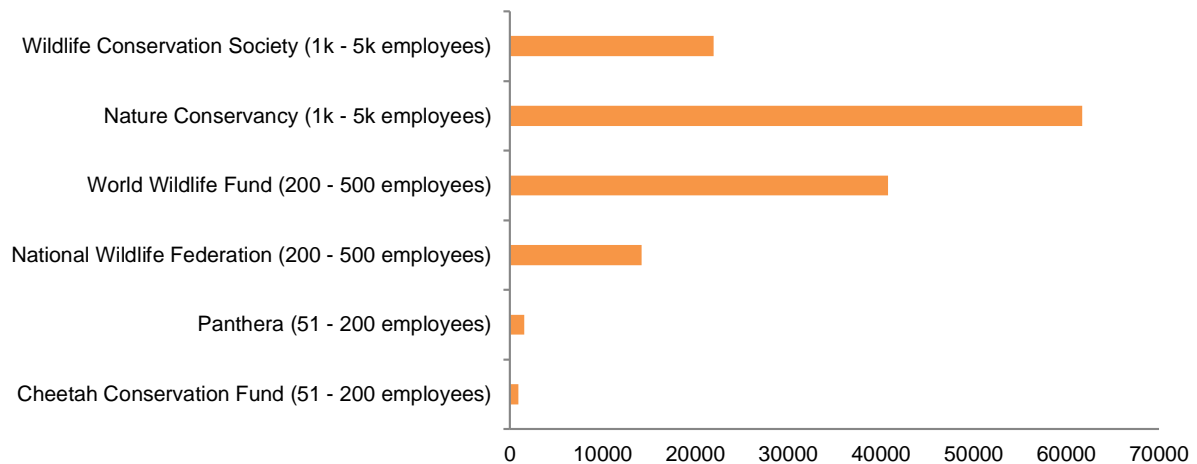

Figure 51: Visual comparison of other organisations' followers vs. CCF.

'Impressions' occur when updates are shown to LinkedIn members. During this reporting period, the highest rate of impressions on an individual CCF LinkedIn post was 1,587 on 24 January 2015, for Dr. Marker's European Tour announcement. This post got eight clicks and seven interactions (likes, shares, and comments). During the same time period the lowest rate of impressions on an individual post was 202 for the Oxford University Announcement, however this was a targeted post meant to zero in on only the relevant audience of potential attendees.

Twitter

CCFCheetah is CCF's Twitter feed. The daily content is automatically pulled from Facebook by an application that links the accounts.

This year during International Cheetah Day – 4 December, CCF UK spearheaded a Twitter Storm. This was an attempt to gain mainstream media attention using #IntlCheetahDay and #SaveTheCheetah and asking CCF followers to post from a tweet sheet. CCF UK volunteers composed the tweet sheet with a linking feature to allow twitter users to simply press the word "tweet" to instantly make a tweet. This allowed the tweets to be posted quickly and gave people ready-made material.

Before the Twitter Storm on 4 December, CCFCheetah had 12,939 followers. After the Twitter Storm and during the rest of December CCF gained 183 followers. On 4 December CCF Twitter had 32,465 impressions and was the highest for the year due to the increased traffic and activity of CCF followers.

CCF staff shares relevant content as re-tweets from selected individuals and groups of the 1,426 organisations followed by CCFCheetah. On average during this reporting period, CCFCheetah received 2,705 link clicks, averaging seven link clicks per day, 886 re-tweets, averaging two re-tweets per day, and 314,752 impressions averaging 862 impressions per day. CCFCheetah is subscribed to three lists (curated groups of Twitter users): 'Animals' by @NonprofitOrgs, 'wildlife' by Dr. Paula Kahumbu, and 'projects' by GlobalGiving.

Instagram

CCF staff enlisted the help of a dedicated volunteer to reboot and revitalise its Instagram page in the weeks leading up to International Cheetah Day. The Instagram page address @CCFCheetah was saved to be consistent with its other social media pages. From reactivation in November to 31 December CCF Instagram has gained 1,927 followers and 13,116 likes on its content.