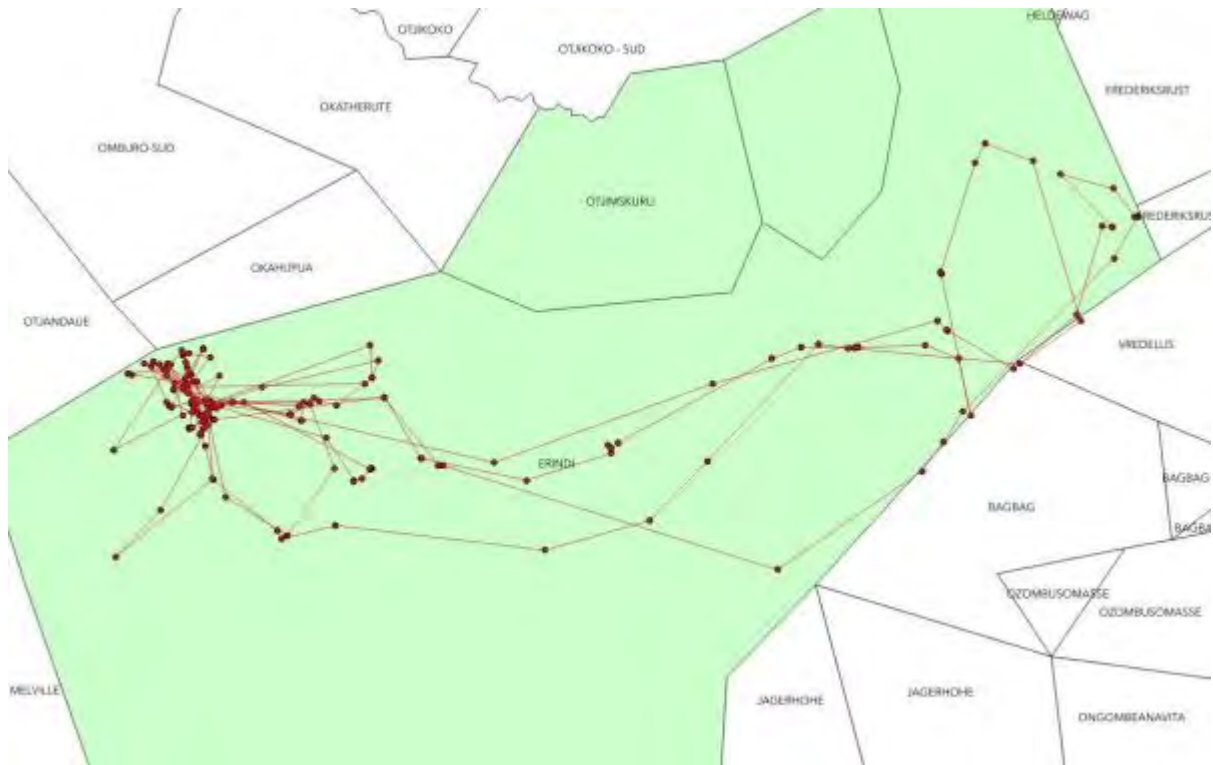

Figure 14: Data points from Chester's collar from 14 November 2015 (date of collaring) to end of 2015.

Chester and Obi-Wan occupy a very large home range that encompasses the majority of Erindi (nearly 70,000 has.), but their core home range is mostly concentrated in a large savannah-like habitat in the south western part of the reserve. The coalition has shown a preference for hunting in this open area as well. Chester remains as the dominant male in the coalition in terms of mating and hunting, despite a semi-lame hind leg.