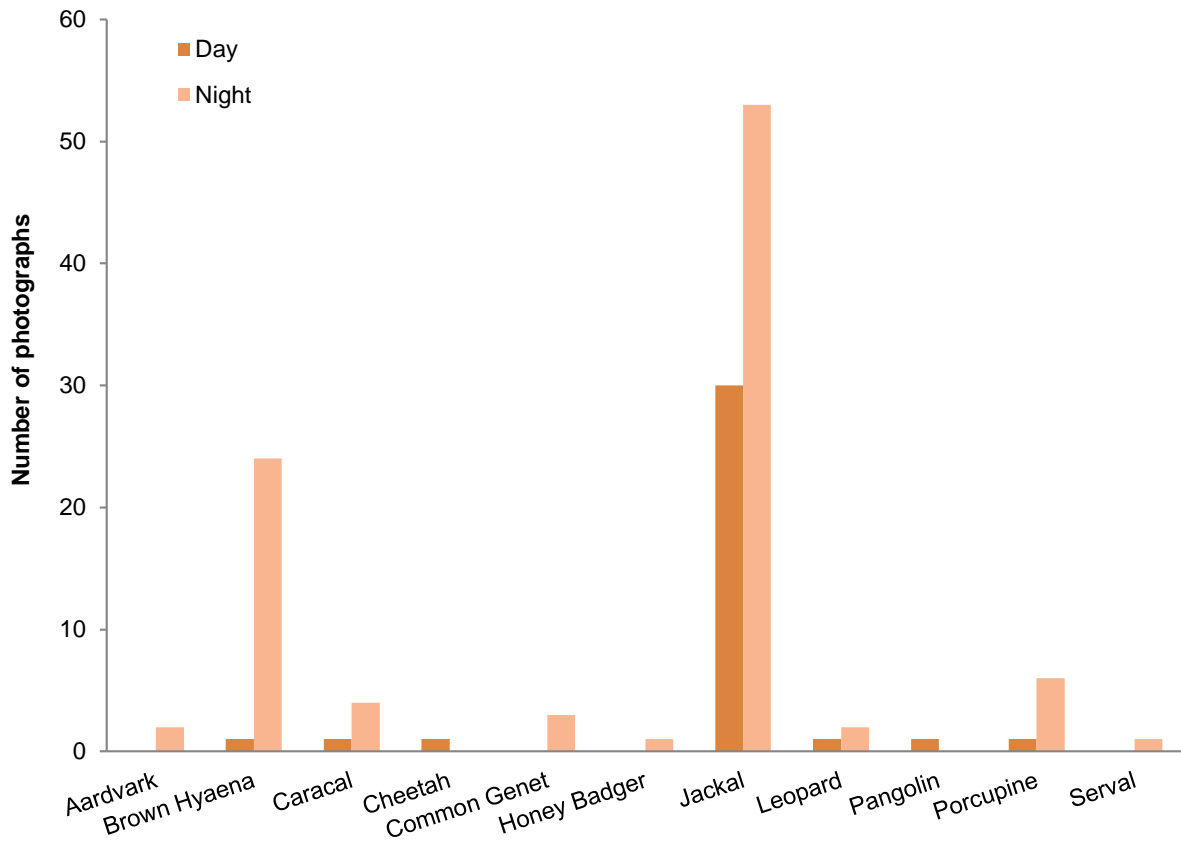

Figure 5: Shows the difference in activity between day and night for all carnivore species captured between 28 March and 5 June 2015, B2 Gold Mine Game Reserve, Namibia.

The cheetah was captured at 10am. The brown hyaena activity pattern of being active during the hours of 6pm – 6am reflects the movement patterns found in other studies across similar land-use types as a technique to avoid human activity (Figure 6).