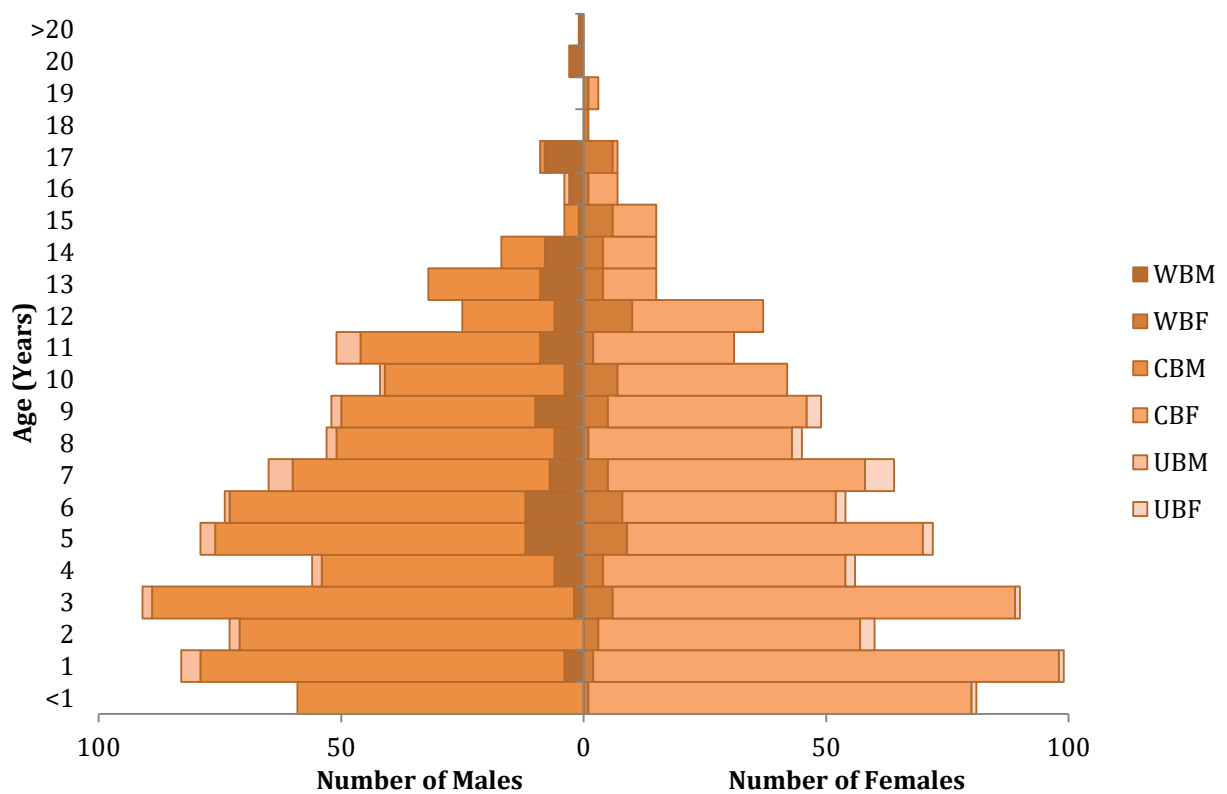

Figure 2: Age/Sex Structure of the 2015 Captive Cheetah Population for Wild-born (WB), Captive-born (CB) and Unknown Birth Type (UB) Animals

Successful parentage was reported in 2015 with animals as young as 3.23 years old and as old as 13.84 years. The majority of successful breeding for both sexes occurs between 3 and 10 years of age. The data are relevant in assessing the age structure of the 2015 population.